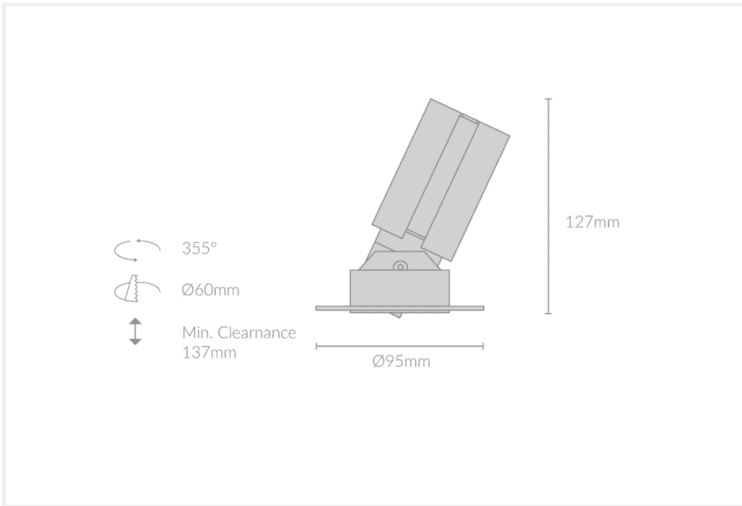

HIRO ADJUSTABLE SPOTLIGHT TRIMLESS R66

HIRO.ASTR066.14.BLK..30.15.

Collections, Hiro, Recessed

Mounting	Plaster Recessed
Wattage	14W
Voltage	240V
Dimensions	(D) Ø95mm x (H) 127mm
Cut Out Dimensions	(D) Ø60mm
Finish	Black
CCT	3000K
Beam Angle	15°
Material	Aluminium
Driver	Remote
IP Rating	IP20
UGR	<19
Luminous Flux	1082lm
CRI	>92+
Colour Deviation	<2 SDCM
Lifetime	50,000 hours
Warranty	5 years

Control Gear

Accessories

HIRO.ASTR066	14	BLK		30	15	
PRODUCT NAME	WATTAGE	FINISH	INNER TRIM FINISH	CCT	BEAM ANGLE	CONTROL GEAR