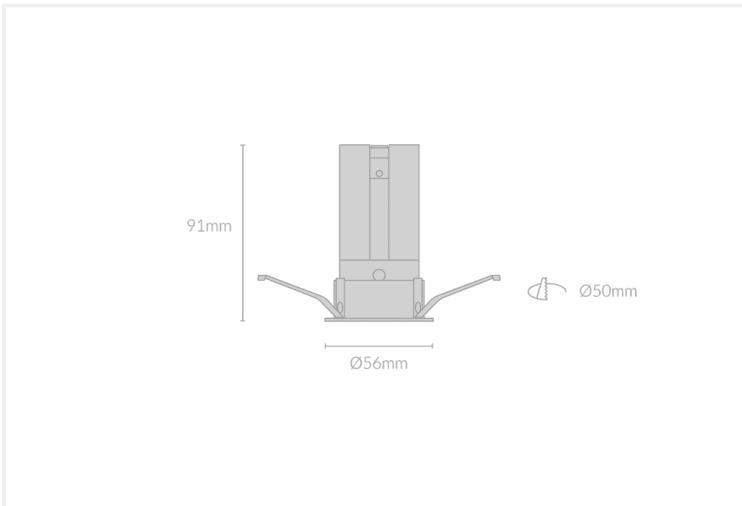

HIRO ANTI-GLARE DEEP RECESSED R56

HIRO.AGDRR56.8.BLK.CHM.27.15.

Collections, Hiro, Recessed

Mounting	Recessed
Wattage	8W
Voltage	240V
Dimensions	(D) Ø38mm x (H) 83mm
Cut Out Dimensions	(D) Ø35mm
Finish	Black
Inner Trim Finish	Chrome
CCT	2700K
Beam Angle	15°
Material	Aluminium
Driver	Remote
IP Rating	IP20
UGR	<19
Luminous Flux	638lm
CRI	>92+
Colour Deviation	<2 SDCM
Lifetime	50,000 hours
Warranty	5 years