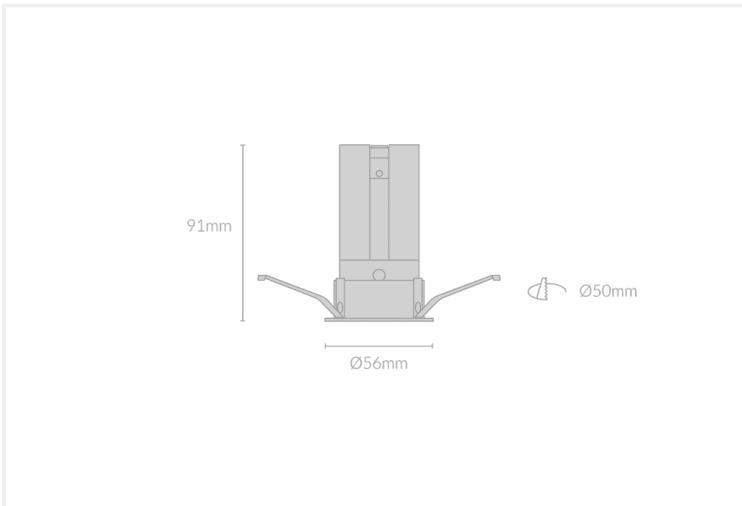

HIRO ANTI-GLARE DEEP RECESSED R56

HIRO.AGDRR56.8.BLK.CHM.27.24.

Collections, Hiro, Recessed

Mounting	Recessed
Wattage	8W
Voltage	240V
Dimensions	(D) Ø38mm x (H) 83mm
Cut Out Dimensions	(D) Ø35mm
Finish	Black
Inner Trim Finish	Chrome
CCT	2700K
Beam Angle	24°
Material	Aluminium
Driver	Remote
IP Rating	IP20
UGR	<19
Luminous Flux	638lm
CRI	>92+
Colour Deviation	<2 SDCM
Lifetime	50,000 hours
Warranty	5 years