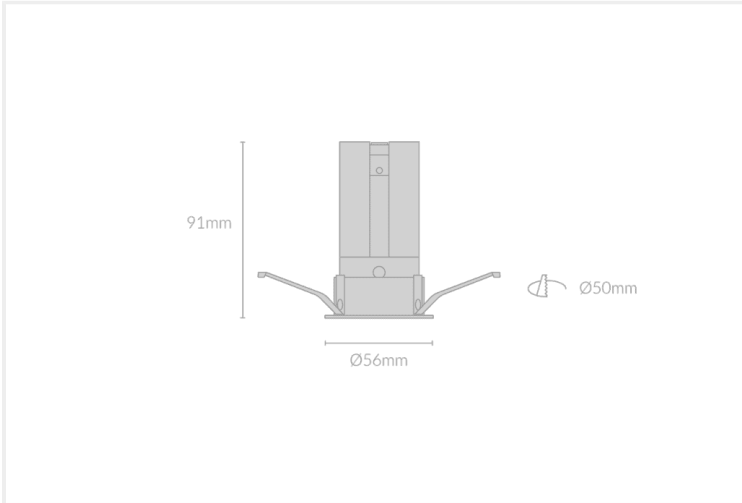

HIRO ANTI-GLARE DEEP RECESSED R56

HIRO.AGDRR56.8.BLK.CHM.30.15.

Collections, Hiro, Recessed

Mounting	Recessed
Wattage	8W
Voltage	240V
Dimensions	(D) Ø38mm x (H) 83mm
Cut Out Dimensions	(D) Ø35mm
Finish	Black
Inner Trim Finish	Chrome
CCT	3000K
Beam Angle	15°
Material	Aluminium
Driver	Remote
IP Rating	IP20
UGR	<19
Luminous Flux	638lm
CRI	>92+
Colour Deviation	<2 SDCM
Lifetime	50,000 hours
Warranty	5 years