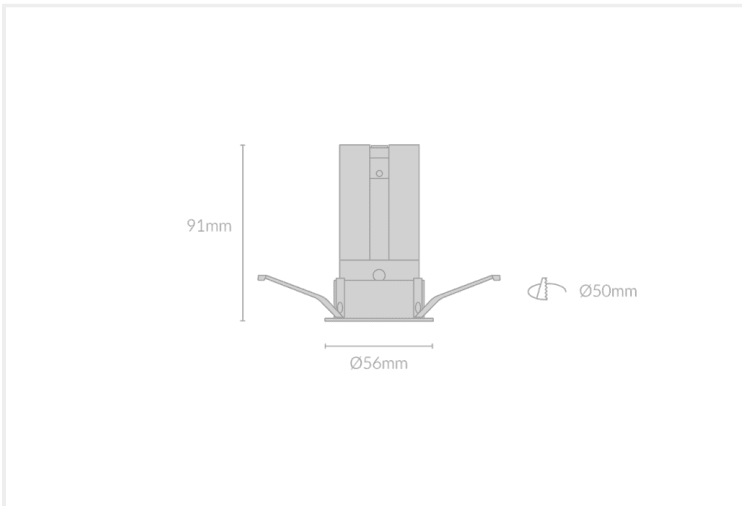

HIRO ANTI-GLARE DEEP RECESSED R56

HIRO.AGDRR56.8.BLK.CHM.30.24.

Collections, Hiro, Recessed

Mounting	Recessed
Wattage	8W
Voltage	240V
Dimensions	(D) Ø38mm x (H) 83mm
Cut Out Dimensions	(D) Ø35mm
Finish	Black
Inner Trim Finish	Chrome
CCT	3000K
Beam Angle	24°
Material	Aluminium
Driver	Remote
IP Rating	IP20
UGR	<19
Luminous Flux	638lm
CRI	>92+
Colour Deviation	<2 SDCM
Lifetime	50,000 hours
Warranty	5 years