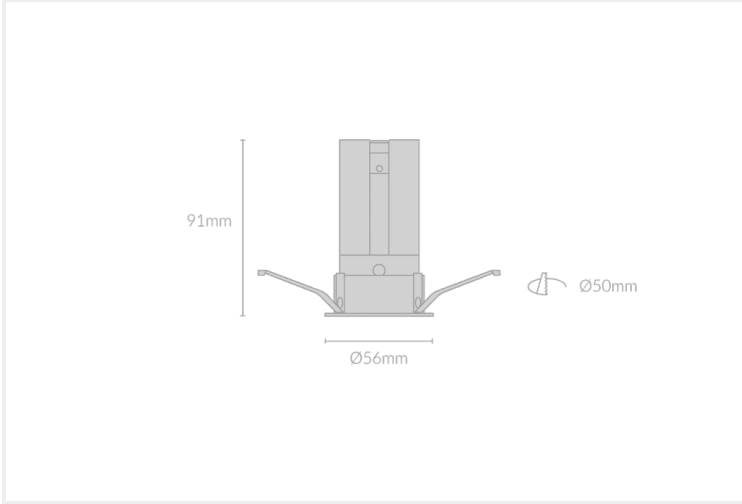

HIRO ANTI-GLARE DEEP RECESSED R56

HIRO.AGDRR56.8.BLK.CHM.30.36.

Collections, Hiro, Recessed

Mounting	Recessed
Wattage	8W
Voltage	240V
Dimensions	(D) Ø38mm x (H) 83mm
Cut Out Dimensions	(D) Ø35mm
Finish	Black
Inner Trim Finish	Chrome
CCT	3000K
Beam Angle	36°
Material	Aluminium
Driver	Remote
IP Rating	IP20
UGR	<19
Luminous Flux	638lm
CRI	>92+
Colour Deviation	<2 SDCM
Lifetime	50,000 hours
Warranty	5 years