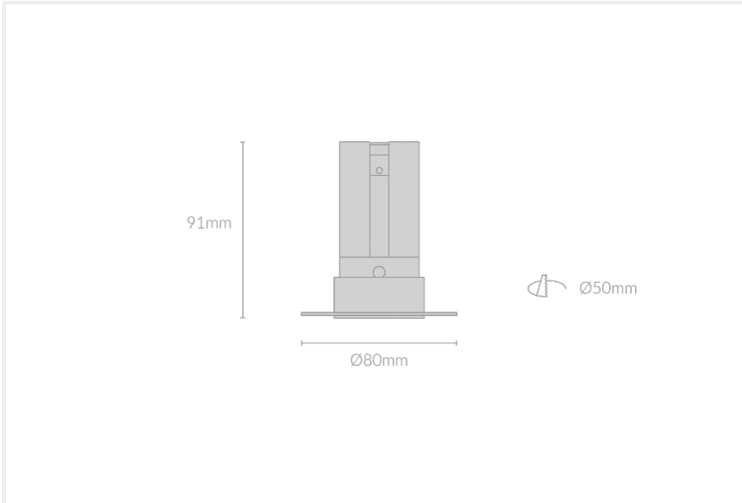

HIRO ANTI-GLARE DEEP RECESSED TRIMLESS R56

HIRO.AGDRTR56.8.BLK.CHM.27.15.

Collections, Hiro, Recessed

Mounting	Recessed
Wattage	8W
Voltage	240V
Dimensions	(D) Ø38mm x (H) 83mm
Cut Out Dimensions	(D) Ø35mm
Finish	Black
Inner Trim Finish	Chrome
CCT	2700K
Beam Angle	15°
Material	Aluminium
Driver	Remote
IP Rating	IP20
UGR	<19
Luminous Flux	638lm
CRI	>92+
Colour Deviation	<2 SDCM
Lifetime	50,000 hours
Warranty	5 years