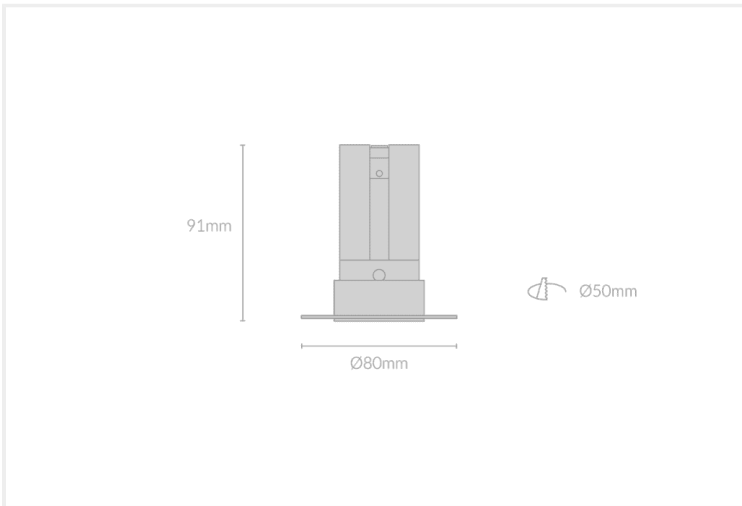

HIRO ANTI-GLARE DEEP RECESSED TRIMLESS R56

HIRO.AGDRTR56.8.BLK.CHM.27.24.

Collections, Hiro, Recessed

Mounting	Recessed
Wattage	8W
Voltage	240V
Dimensions	(D) Ø38mm x (H) 83mm
Cut Out Dimensions	(D) Ø35mm
Finish	Black
Inner Trim Finish	Chrome
CCT	2700K
Beam Angle	24°
Material	Aluminium
Driver	Remote
IP Rating	IP20
UGR	<19
Luminous Flux	638lm
CRI	>92+
Colour Deviation	<2 SDCM
Lifetime	50,000 hours
Warranty	5 years