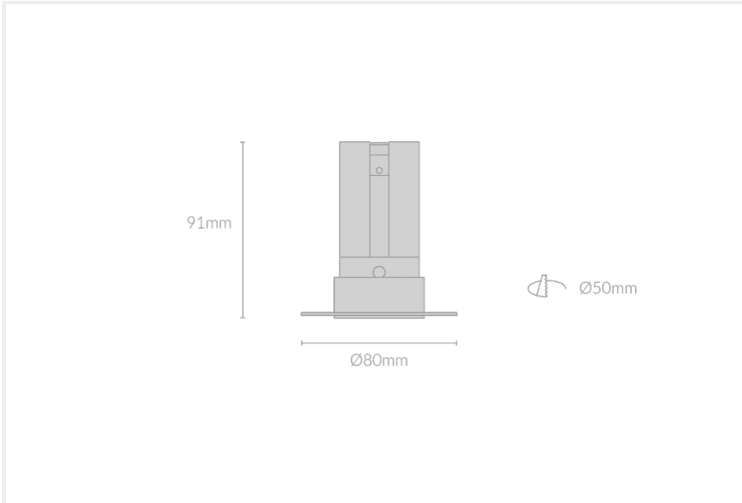

HIRO ANTI-GLARE DEEP RECESSED TRIMLESS R56

HIRO.AGDRTR56.8.BLK.CHM.27.36.

Collections, Hiro, Recessed

Mounting	Recessed
Wattage	8W
Voltage	240V
Dimensions	(D) Ø38mm x (H) 83mm
Cut Out Dimensions	(D) Ø35mm
Finish	Black
Inner Trim Finish	Chrome
CCT	2700K
Beam Angle	36°
Material	Aluminium
Driver	Remote
IP Rating	IP20
UGR	<19
Luminous Flux	638lm
CRI	>92+
Colour Deviation	<2 SDCM
Lifetime	50,000 hours
Warranty	5 years