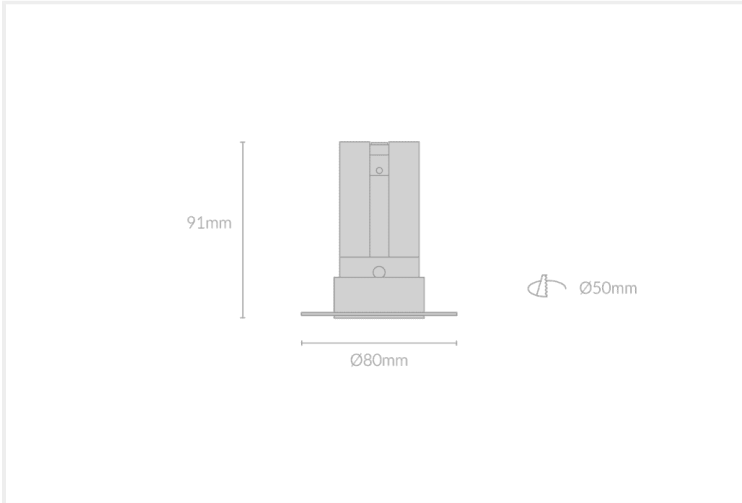

HIRO ANTI-GLARE DEEP RECESSED TRIMLESS R56

HIRO.AGDRTR56.8.BLK.CHM.30.15.

Collections, Hiro, Recessed

Mounting	Recessed
Wattage	8W
Voltage	240V
Dimensions	(D) Ø38mm x (H) 83mm
Cut Out Dimensions	(D) Ø35mm
Finish	Black
Inner Trim Finish	Chrome
CCT	3000K
Beam Angle	15°
Material	Aluminium
Driver	Remote
IP Rating	IP20
UGR	<19
Luminous Flux	638lm
CRI	>92+
Colour Deviation	<2 SDCM
Lifetime	50,000 hours
Warranty	5 years