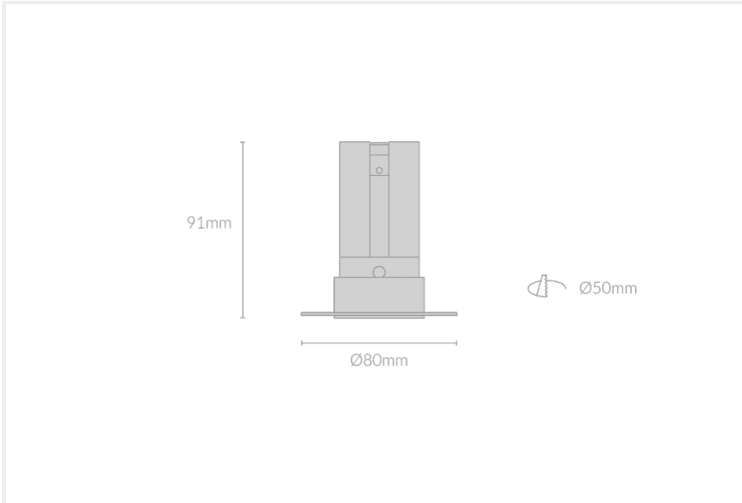

HIRO ANTI-GLARE DEEP RECESSED TRIMLESS R56

HIRO.AGDRTR56.8.BLK.CHM.30.24.

Collections, Hiro, Recessed

Mounting	Recessed
Wattage	8W
Voltage	240V
Dimensions	(D) Ø38mm x (H) 83mm
Cut Out Dimensions	(D) Ø35mm
Finish	Black
Inner Trim Finish	Chrome
CCT	3000K
Beam Angle	24°
Material	Aluminium
Driver	Remote
IP Rating	IP20
UGR	<19
Luminous Flux	638lm
CRI	>92+
Colour Deviation	<2 SDCM
Lifetime	50,000 hours
Warranty	5 years