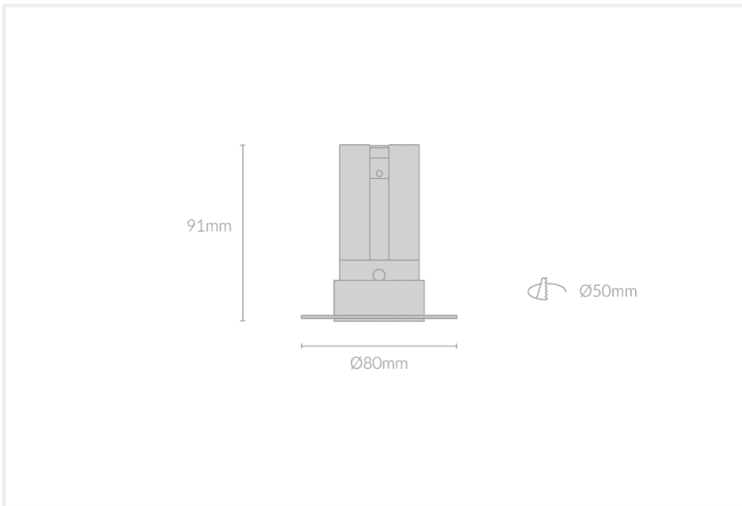

HIRO ANTI-GLARE DEEP RECESSED TRIMLESS R56

HIRO.AGDRTR56.8.BLK.CHM.30.36.

Collections, Hiro, Recessed

Mounting	Recessed
Wattage	8W
Voltage	240V
Dimensions	(D) Ø38mm x (H) 83mm
Cut Out Dimensions	(D) Ø35mm
Finish	Black
Inner Trim Finish	Chrome
CCT	3000K
Beam Angle	36°
Material	Aluminium
Driver	Remote
IP Rating	IP20
UGR	<19
Luminous Flux	638lm
CRI	>92+
Colour Deviation	<2 SDCM
Lifetime	50,000 hours
Warranty	5 years