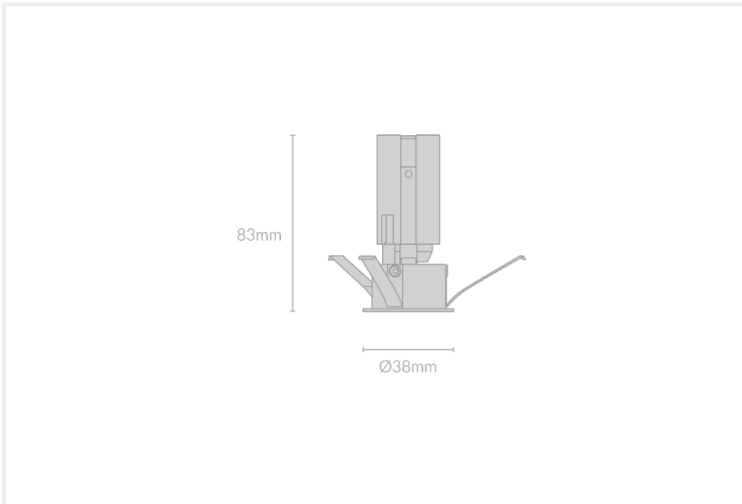

HIRO ANTI-GLARE TILT R38

HIRO.AGTR38.6.BLK.CTM.27.15.

Collections, Hiro, Recessed

Mounting	Recessed
Wattage	6W
Voltage	240V
Dimensions	(D) Ø38mm x (H) 83mm
Cut Out Dimensions	(D) Ø35mm
Finish	Black
Inner Trim Finish	Custom
CCT	2700K
Beam Angle	15°
Material	Aluminium
Driver	Remote
IP Rating	IP20
UGR	<19
Luminous Flux	375lm
CRI	>92+
Colour Deviation	<2 SDCM
Lifetime	50,000 hours
Warranty	5 years