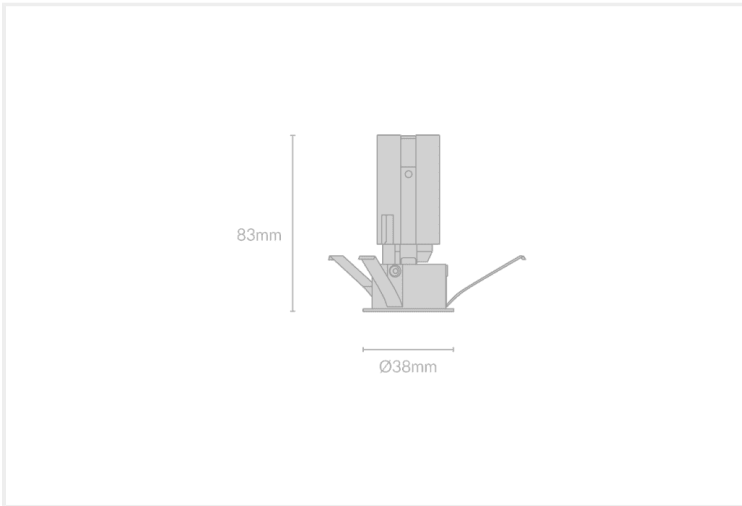

HIRO ANTI-GLARE TILT R38

HIRO.AGTR38.6.BLK.CTM.27.36.

Collections, Hiro, Recessed

Mounting	Recessed
Wattage	6W
Voltage	240V
Dimensions	(D) Ø38mm x (H) 83mm
Cut Out Dimensions	(D) Ø35mm
Finish	Black
Inner Trim Finish	Custom
CCT	2700K
Beam Angle	36°
Material	Aluminium
Driver	Remote
IP Rating	IP20
UGR	<19
Luminous Flux	375lm
CRI	>92+
Colour Deviation	<2 SDCM
Lifetime	50,000 hours
Warranty	5 years