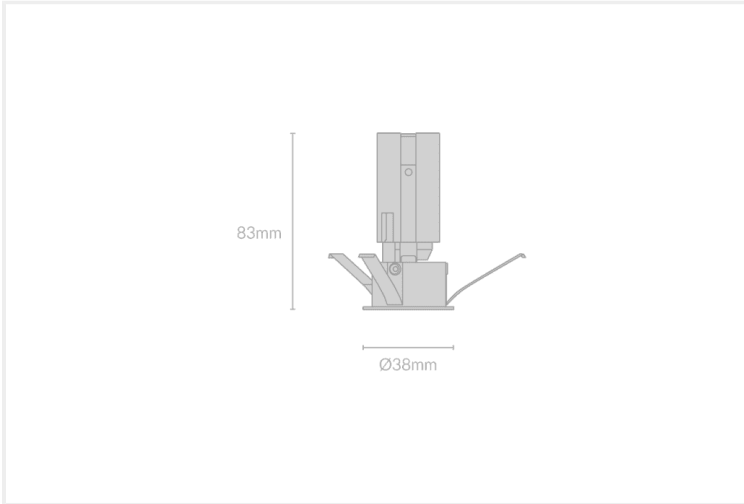

HIRO ANTI-GLARE TILT R38

HIRO.AGTR38.6.BLK.CTM.30.15.

Collections, Hiro, Recessed

Mounting	Recessed
Wattage	6W
Voltage	240V
Dimensions	(D) Ø38mm x (H) 83mm
Cut Out Dimensions	(D) Ø35mm
Finish	Black
Inner Trim Finish	Custom
CCT	3000K
Beam Angle	15°
Material	Aluminium
Driver	Remote
IP Rating	IP20
UGR	<19
Luminous Flux	375lm
CRI	>92+
Colour Deviation	<2 SDCM
Lifetime	50,000 hours
Warranty	5 years