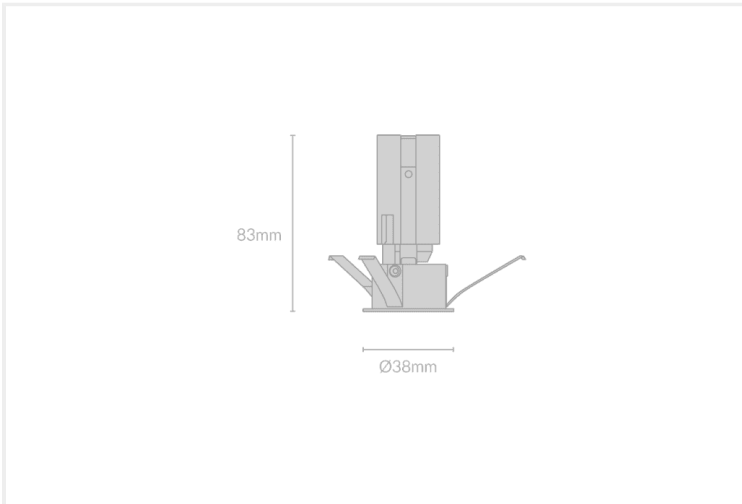

HIRO ANTI-GLARE TILT R38

HIRO.AGTR38.6.BLK.CTM.30.36.

Collections, Hiro, Recessed

Mounting	Recessed
Wattage	6W
Voltage	240V
Dimensions	(D) Ø38mm x (H) 83mm
Cut Out Dimensions	(D) Ø35mm
Finish	Black
Inner Trim Finish	Custom
CCT	3000K
Beam Angle	36°
Material	Aluminium
Driver	Remote
IP Rating	IP20
UGR	<19
Luminous Flux	375lm
CRI	>92+
Colour Deviation	<2 SDCM
Lifetime	50,000 hours
Warranty	5 years