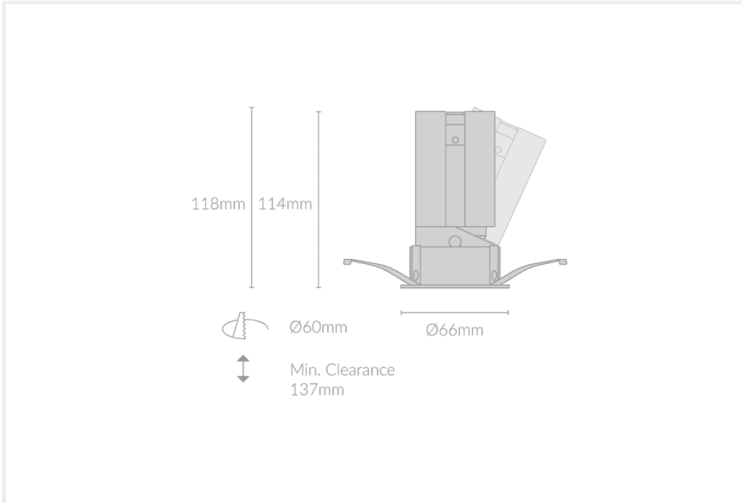

HIRO ANTI-GLARE TILT R66

HIRO.AGTR66.12.BLK.CHM.27.24.

Collections, Hiro, Recessed

Mounting	Recessed
Wattage	12W
Voltage	240V
Dimensions	(D) Ø66mm x (H) 114mm
Cut Out Dimensions	(D) Ø60mm
Finish	Black
Inner Trim Finish	Chrome
CCT	2700K
Beam Angle	24°
Material	Aluminium
Driver	Remote
IP Rating	IP20
UGR	<19
Luminous Flux	1082lm
CRI	>92+
Colour Deviation	<2 SDCM
Lifetime	50,000 hours
Warranty	5 years