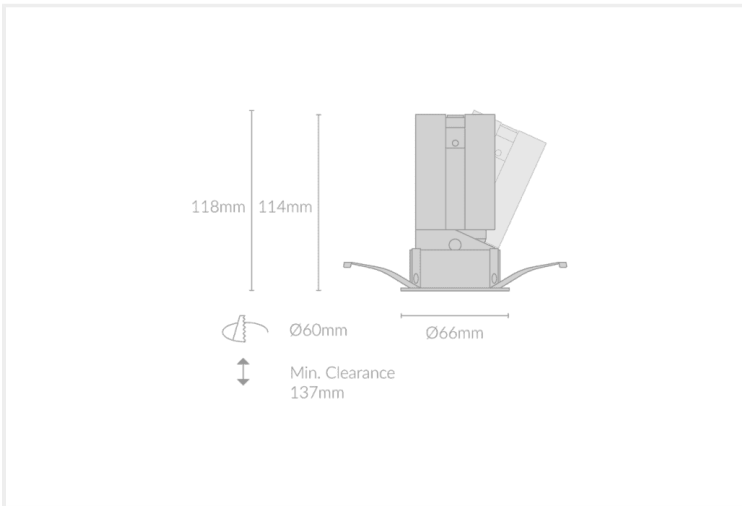

HIRO ANTI-GLARE TILT R66

HIRO.AGTR66.12.BLK.CHM.27.36.

Collections, Hiro, Recessed

Mounting	Recessed
Wattage	12W
Voltage	240V
Dimensions	(D) Ø66mm x (H) 114mm
Cut Out Dimensions	(D) Ø60mm
Finish	Black
Inner Trim Finish	Chrome
CCT	2700K
Beam Angle	36°
Material	Aluminium
Driver	Remote
IP Rating	IP20
UGR	<19
Luminous Flux	1082lm
CRI	>92+
Colour Deviation	<2 SDCM
Lifetime	50,000 hours
Warranty	5 years