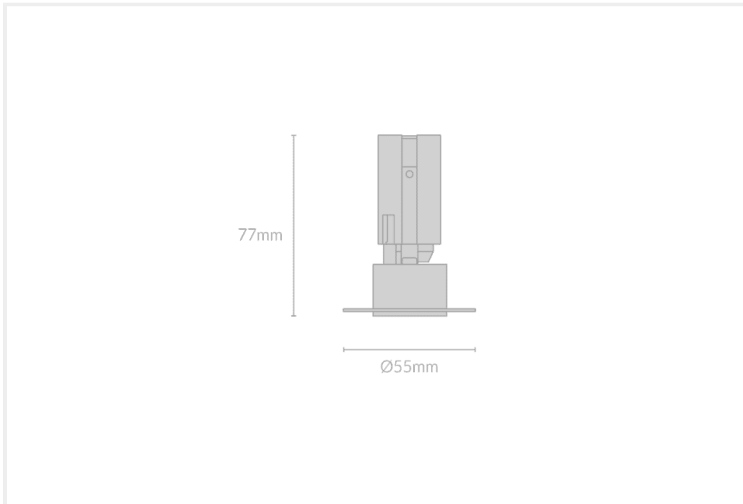

HIRO ANTI-GLARE TRIMLESS TILT R38

HIRO.AGTTR38.6.BLK.CTM.27.15.

Collections, Hiro, Recessed

Mounting	Plaster Recessed
Wattage	6W
Voltage	240V
Dimensions	(D) Ø55mm x (H) 77mm
Cut Out Dimensions	(D) Ø35mm
Finish	Black
Inner Trim Finish	Custom
CCT	2700K
Beam Angle	15°
Material	Aluminium
Driver	Remote
IP Rating	IP20
UGR	<19
Luminous Flux	375lm
CRI	>92+
Colour Deviation	<2 SDCM
Lifetime	50,000 hours
Warranty	5 years