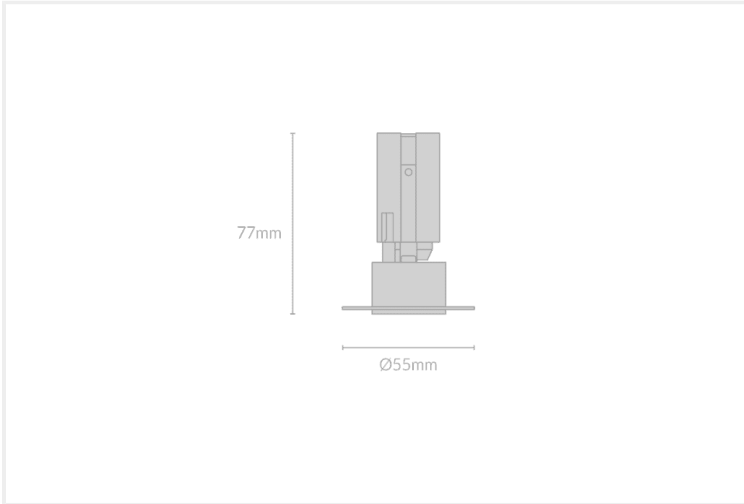

HIRO ANTI-GLARE TRIMLESS TILT R38

HIRO.AGTTR38.6.BLK.CTM.30.15.

Collections, Hiro, Recessed

Mounting	Plaster Recessed
Wattage	6W
Voltage	240V
Dimensions	(D) Ø55mm x (H) 77mm
Cut Out Dimensions	(D) Ø35mm
Finish	Black
Inner Trim Finish	Custom
CCT	3000K
Beam Angle	15°
Material	Aluminium
Driver	Remote
IP Rating	IP20
UGR	<19
Luminous Flux	375lm
CRI	>92+
Colour Deviation	<2 SDCM
Lifetime	50,000 hours
Warranty	5 years