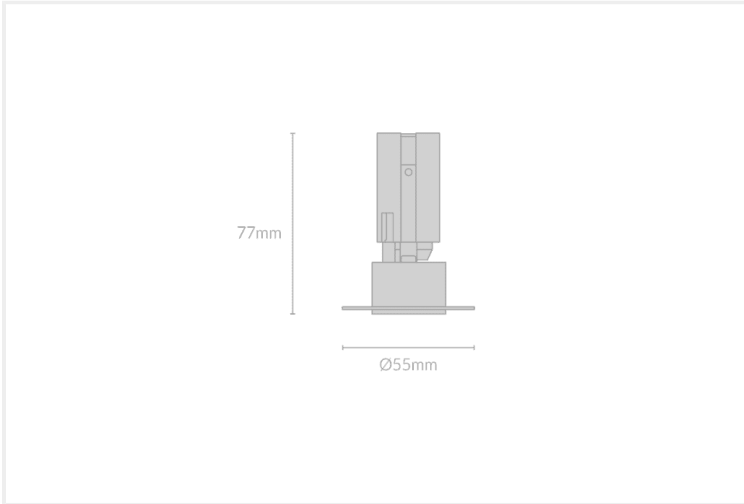

HIRO ANTI-GLARE TRIMLESS TILT R38

HIRO.AGTTR38.6.BLK.CTM.30.36.

Collections, Hiro, Recessed

Mounting	Plaster Recessed
Wattage	6W
Voltage	240V
Dimensions	(D) Ø55mm x (H) 77mm
Cut Out Dimensions	(D) Ø35mm
Finish	Black
Inner Trim Finish	Custom
CCT	3000K
Beam Angle	36°
Material	Aluminium
Driver	Remote
IP Rating	IP20
UGR	<19
Luminous Flux	375lm
CRI	>92+
Colour Deviation	<2 SDCM
Lifetime	50,000 hours
Warranty	5 years