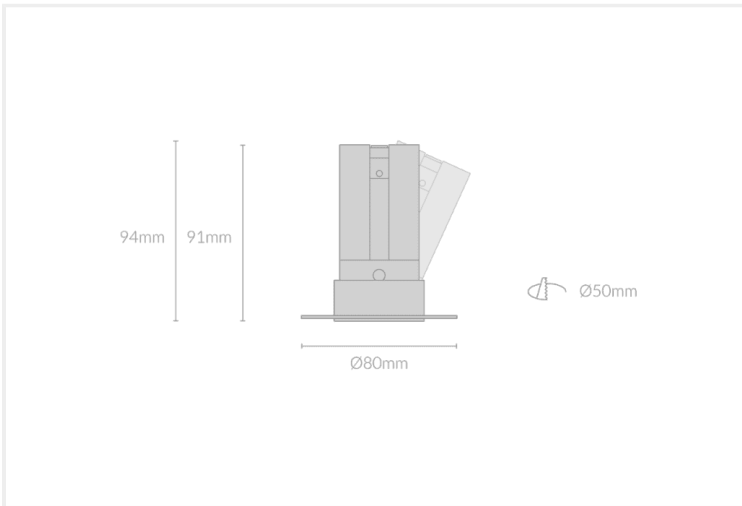

HIRO ANTI-GLARE TRIMLESS TILT R56

HIRO.AGTTR56.8.BLK.CHM.27.24.

Collections, Hiro, Recessed

Mounting	Recessed
Wattage	8W
Voltage	240V
Dimensions	(D) Ø38mm x (H) 83mm
Cut Out Dimensions	(D) Ø35mm
Finish	Black
Inner Trim Finish	Chrome
CCT	2700K
Beam Angle	24°
Material	Aluminium
Driver	Remote
IP Rating	IP20
UGR	<19
Luminous Flux	667lm
CRI	>92+
Colour Deviation	<2 SDCM
Lifetime	50,000 hours
Warranty	5 years