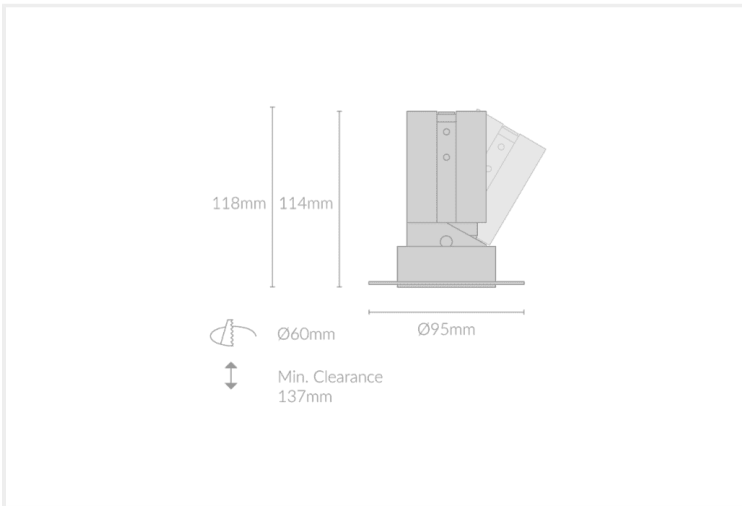

HIRO ANTI-GLARE TRIMLESS TILT R66

HIRO.AGTTR66.12.BLK.CHM.27.45.

Collections, Hiro, Recessed

Mounting	Plaster Recessed
Wattage	12W
Voltage	240V
Dimensions	(D) Ø95mm x (H) 114mm
Cut Out Dimensions	(D) Ø60mm
Finish	Black
Inner Trim Finish	Chrome
CCT	2700K
Beam Angle	45°
Material	Aluminium
Driver	Remote
IP Rating	IP20
UGR	<19
Luminous Flux	1082lm
CRI	>92+
Colour Deviation	<2 SDCM
Lifetime	50,000 hours
Warranty	5 years