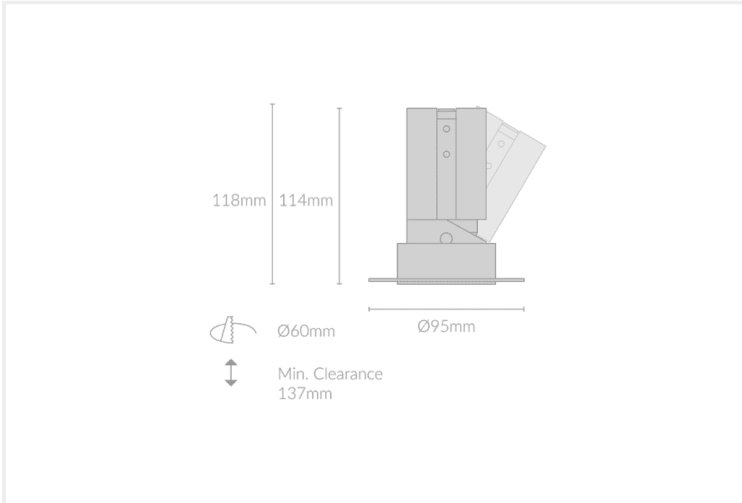

HIRO ANTI-GLARE TRIMLESS TILT R66

HIRO.AGTTR66.12.BLK.CHM.27.55.

Collections, Hiro, Recessed

Mounting	Plaster Recessed
Wattage	12W
Voltage	240V
Dimensions	(D) Ø95mm x (H) 114mm
Cut Out Dimensions	(D) Ø60mm
Finish	Black
Inner Trim Finish	Chrome
CCT	2700K
Beam Angle	55°
Material	Aluminium
Driver	Remote
IP Rating	IP20
UGR	<19
Luminous Flux	1082lm
CRI	>92+
Colour Deviation	<2 SDCM
Lifetime	50,000 hours
Warranty	5 years