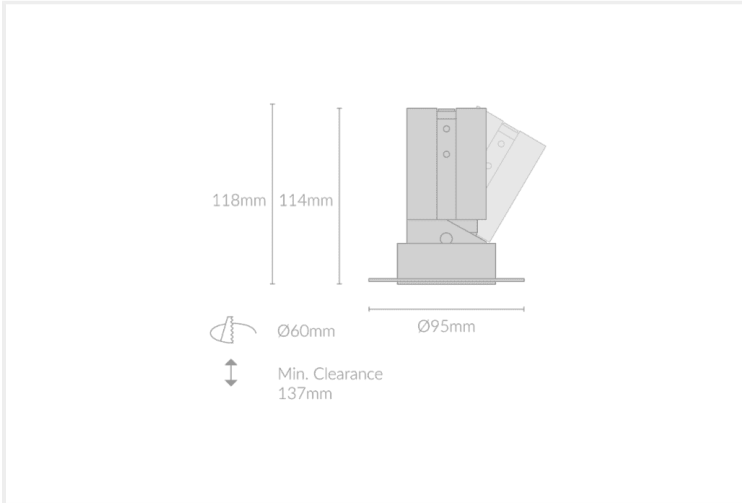

HIRO ANTI-GLARE TRIMLESS TILT R66

HIRO.AGTTR66.12.BLK.CHM.30.15.

Collections, Hiro, Recessed

Mounting	Plaster Recessed
Wattage	12W
Voltage	240V
Dimensions	(D) Ø95mm x (H) 114mm
Cut Out Dimensions	(D) Ø60mm
Finish	Black
Inner Trim Finish	Chrome
CCT	3000K
Beam Angle	15°
Material	Aluminium
Driver	Remote
IP Rating	IP20
UGR	<19
Luminous Flux	1082lm
CRI	>92+
Colour Deviation	<2 SDCM
Lifetime	50,000 hours
Warranty	5 years