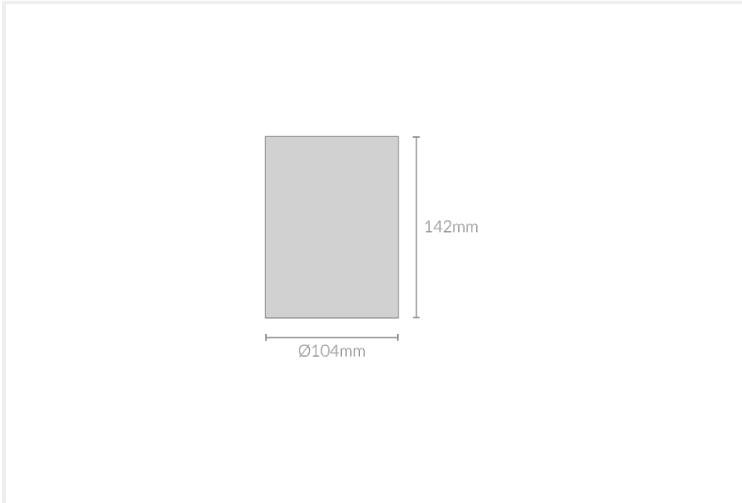

KAN CYLINDER 104

KAN.C104.30.BLK.ATH.30.24.

Surface

Mounting	Surface
Wattage	30W
Voltage	240V
Dimensions	(W) Ø104mm x (H) 142mm
Finish	Black
Inner Trim Finish	Anthracite
CCT	3000K
Beam Angle	24°
Material	Aluminium
IP Rating	IP20
UGR	<19
Luminous Flux	2550lm
CRI	>92+
Colour Deviation	<2 SDCM
Lifetime	
Warranty	5 years
Driver	In-built