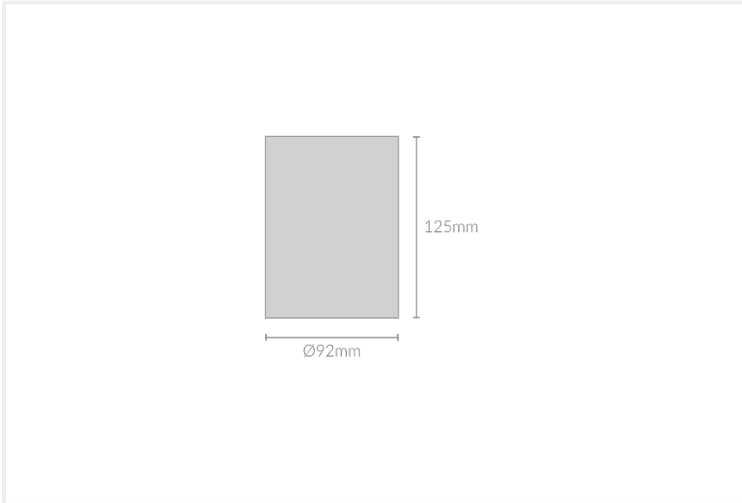

# KAN CYLINDER 92

KAN.C92.15.BLK.ATH.27.24.

Surface

<b>Mounting</b>	Surface
<b>Wattage</b>	15W
<b>Voltage</b>	240V
<b>Dimensions</b>	(W) Ø92mm x (H) 125mm
<b>Finish</b>	Black
<b>Inner Trim Finish</b>	Anthracite
<b>CCT</b>	2700K
<b>Beam Angle</b>	24°
<b>Material</b>	Aluminium
<b>IP Rating</b>	IP20
<b>UGR</b>	<19
<b>Luminous Flux</b>	1275lm
<b>CRI</b>	>92+
<b>Colour Deviation</b>	<2 SDCM
<b>Lifetime</b>	50,000 hours
<b>Warranty</b>	5 years
<b>Driver</b>	In-built