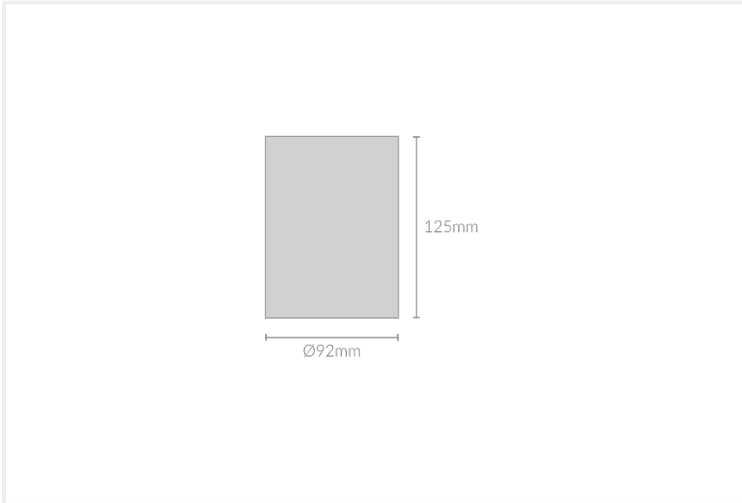

# KAN CYLINDER 92

KAN.C92.15.BLK.ATH.27.36.

Surface

<b>Mounting</b>	Surface
<b>Wattage</b>	15W
<b>Voltage</b>	240V
<b>Dimensions</b>	(W) Ø92mm x (H) 125mm
<b>Finish</b>	Black
<b>Inner Trim Finish</b>	Anthracite
<b>CCT</b>	2700K
<b>Beam Angle</b>	36°
<b>Material</b>	Aluminium
<b>IP Rating</b>	IP20
<b>UGR</b>	<19
<b>Luminous Flux</b>	1275lm
<b>CRI</b>	>92+
<b>Colour Deviation</b>	<2 SDCM
<b>Lifetime</b>	50,000 hours
<b>Warranty</b>	5 years
<b>Driver</b>	In-built