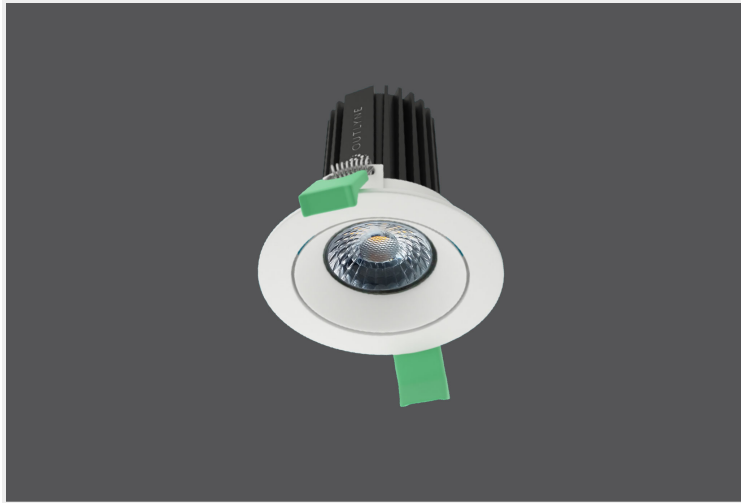

KAST 12 CURVE

KAST.12C.12.BLK..50.60.

Uncategorized

Mounting	Recessed
Wattage	12W
Voltage	240V
Dimensions	(D) Ø105mm x (H) 115.5mm
Cut Out Dimensions	(D) Ø95mm
Finish	Black
CCT	5000K
Beam Angle	60°
Material	Aluminium
IP Rating	IP23
UGR	<19
Luminous Flux	960lm
CRI	>80
Colour Deviation	<2 SDCM
Lifetime	35,000 hours
Warranty	3 years
Driver	Remote

Control Gear

Accessories