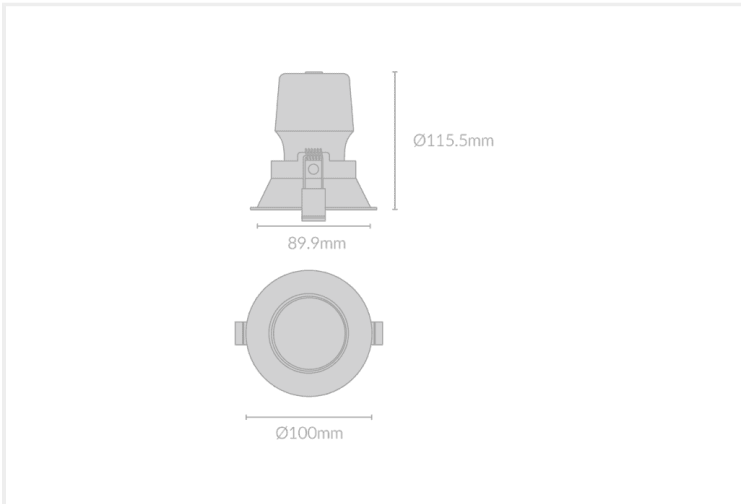

KAST 12 CURVE

KAST.12C.12.BLK..50.60.

Uncategorized

Mounting	Recessed
Wattage	12W
Voltage	240V
Dimensions	(D) Ø105mm x (H) 115.5mm
Cut Out Dimensions	(D) Ø95mm
Finish	Black
CCT	5000K
Beam Angle	60°
Material	Aluminium
IP Rating	IP23
UGR	<19
Luminous Flux	960lm
CRI	>80
Colour Deviation	<2 SDCM
Lifetime	35,000 hours
Warranty	3 years
Driver	Remote