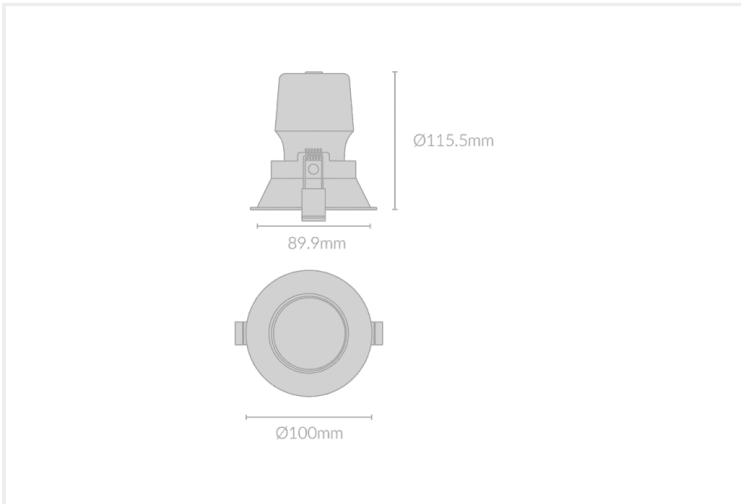

KAST 12 CURVE

KAST.12C.12.WHT..40.60.

Uncategorized

Mounting	Recessed
Wattage	12W
Voltage	240V
Dimensions	(D) Ø105mm x (H) 115.5mm
Cut Out Dimensions	(D) Ø95mm
Finish	White
CCT	4000K
Beam Angle	60°
Material	Aluminium
IP Rating	IP23
UGR	<19
Luminous Flux	960lm
CRI	>80
Colour Deviation	<2 SDCM
Lifetime	35,000 hours
Warranty	3 years
Driver	Remote