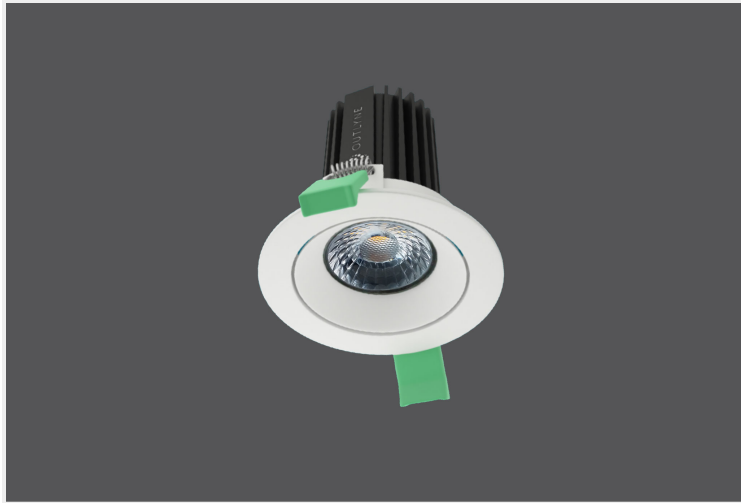

KAST 12 CURVE

KAST.12C.12.WHT..40.60.

Uncategorized

Mounting	Recessed
Wattage	12W
Voltage	240V
Dimensions	(D) Ø105mm x (H) 115.5mm
Cut Out Dimensions	(D) Ø95mm
Finish	White
CCT	4000K
Beam Angle	60°
Material	Aluminium
IP Rating	IP23
UGR	<19
Luminous Flux	960lm
CRI	>80
Colour Deviation	<2 SDCM
Lifetime	35,000 hours
Warranty	3 years
Driver	Remote

Control Gear

Accessories