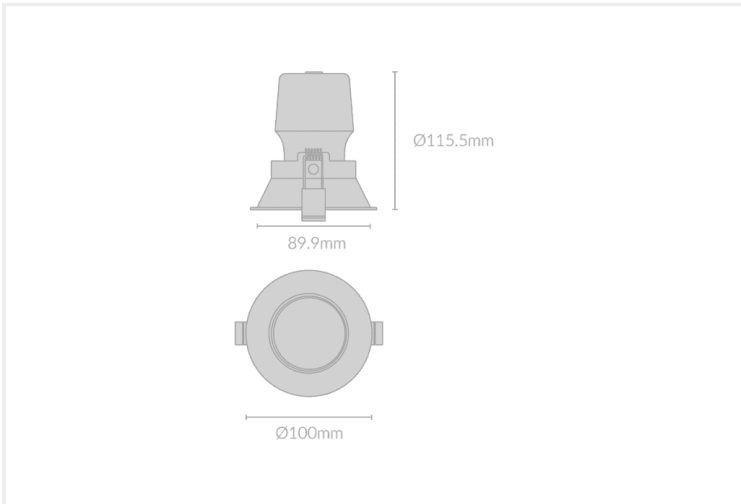

KAST 12 CURVE

KAST.12C.12.WHT..50.60.

Uncategorized

Mounting	Recessed
Wattage	12W
Voltage	240V
Dimensions	(D) Ø105mm x (H) 115.5mm
Cut Out Dimensions	(D) Ø95mm
Finish	White
CCT	5000K
Beam Angle	60°
Material	Aluminium
IP Rating	IP23
UGR	<19
Luminous Flux	960lm
CRI	>80
Colour Deviation	<2 SDCM
Lifetime	35,000 hours
Warranty	3 years
Driver	Remote