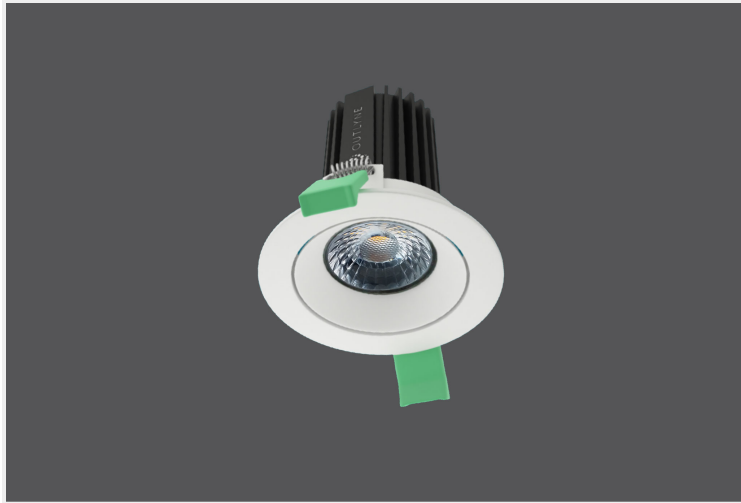

KAST 12 CURVE

KAST.12C.12.WHT..50.60.

Uncategorized

Mounting	Recessed
Wattage	12W
Voltage	240V
Dimensions	(D) Ø105mm x (H) 115.5mm
Cut Out Dimensions	(D) Ø95mm
Finish	White
CCT	5000K
Beam Angle	60°
Material	Aluminium
IP Rating	IP23
UGR	<19
Luminous Flux	960lm
CRI	>80
Colour Deviation	<2 SDCM
Lifetime	35,000 hours
Warranty	3 years
Driver	Remote

Control Gear

Accessories