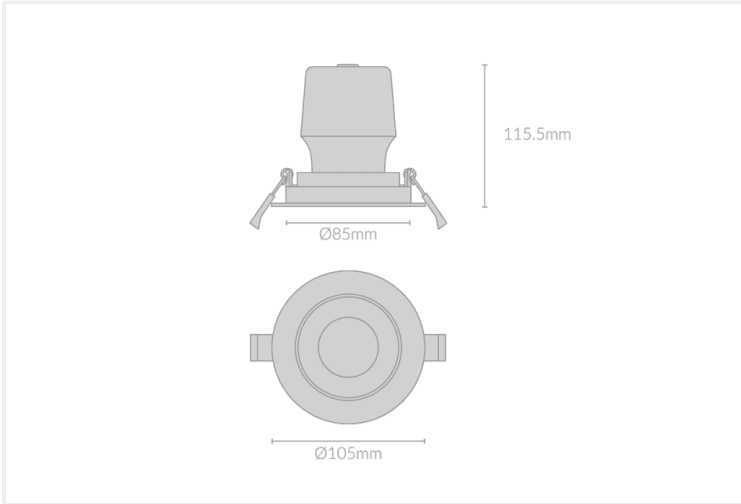

KAST 12 CURVE

KAST.C12.12.WHT..30.60.

Uncategorized

Mounting	Recessed
Wattage	12W
Voltage	240V
Dimensions	(D) Ø105mm x (H) 115.5mm
Cut Out Dimensions	(D) Ø95mm
Finish	White
CCT	3000K
Beam Angle	60°
Material	Aluminium
IP Rating	IP23
UGR	<19
Luminous Flux	960lm
CRI	>92+
Colour Deviation	<2 SDCM
Lifetime	50,000 hours
Warranty	5 years
Driver	Remote