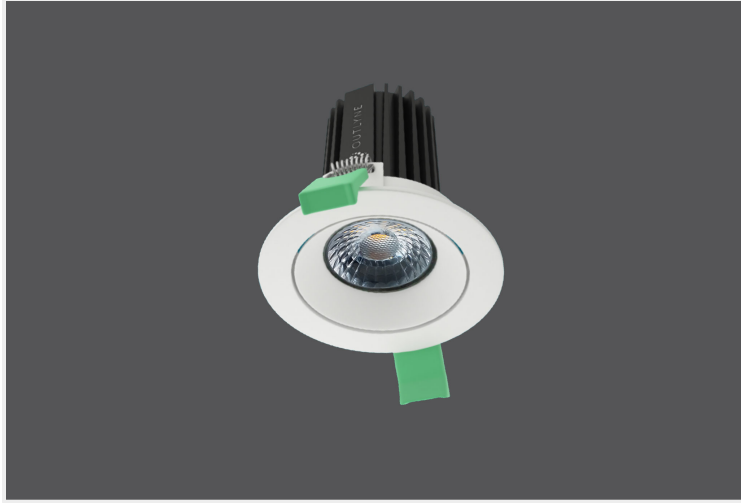

KAST 12 CURVE

KAST.C12.12.WHT..30.60.

Uncategorized

Mounting	Recessed
Wattage	12W
Voltage	240V
Dimensions	(D) Ø105mm x (H) 115.5mm
Cut Out Dimensions	(D) Ø95mm
Finish	White
CCT	3000K
Beam Angle	60°
Material	Aluminium
IP Rating	IP23
UGR	<19
Luminous Flux	960lm
CRI	>92+
Colour Deviation	<2 SDCM
Lifetime	50,000 hours
Warranty	5 years
Driver	Remote

Control Gear

Accessories