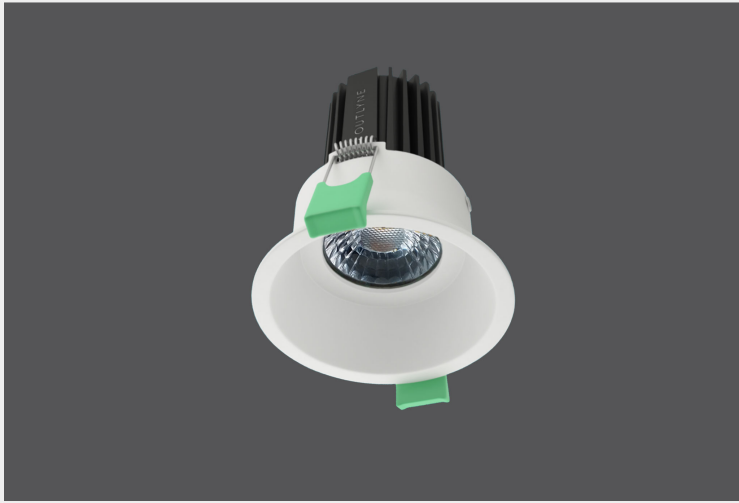

KAST.12FR FIXED RECESSED

Luminaires Type, Uncategorized

Mounting	<u>Recessed</u>
Wattage	<u>12W</u>
Voltage	<u>240V</u>
Dimensions	<u>(D) Ø85mm x (H) 115.5mm</u>
Cut Out Dimensions	<u>(D) Ø75mm</u>
Finish	<u>Black, White</u>
CCT	<u>3000K, 4000K, 5000K</u>
Beam Angle	<u>60°</u>
Material	<u>Aluminium</u>
Driver	<u>Remote</u>
IP Rating	<u>IP23</u>
UGR	<u><19</u>
Luminous Flux	<u>960lm</u>
CRI	<u>>80</u>
Colour Deviation	<u><2 SDCM</u>
Lifetime	<u>35,000 hours</u>
Control Gear	<u>Phase-Cut</u>
Warranty	<u>3 years</u>
Luminous Flux lm	<u>501-1000lm</u>

Control Gear

Accessories

VARIATIONS

Image	SKU	Mounting	Wattage	Voltage	Dimensions	Cut Out Dimensions	Finish	CCT	Beam Angle	Material	Driver	IP Rating	UGR	Luminous Flux	CRI	Colour Deviation	Lifetime	Warranty
	KAST.12FR	Recessed	12W	240V	(D) Ø85mm x (H) 115.5mm	(D) Ø75mm	Black	3000K	60°	Aluminium	IP23	<19	960lm	>80	≤2 SDCM	35,000 hours	3 years	Remote
	KAST.12FR	Recessed	12W	240V	(D) Ø85mm x (H) 115.5mm	(D) Ø75mm	Black	4000K	60°	Aluminium	IP23	<19	960lm	>80	≤2 SDCM	35,000 hours	3 years	Remote
	KAST.12FR	Recessed	12W	240V	(D) Ø85mm x (H) 115.5mm	(D) Ø75mm	Black	5000K	60°	Aluminium	IP23	<19	960lm	>80	≤2 SDCM	35,000 hours	3 years	Remote
	KAST.12FR	Recessed	12W	DC48V	(D) Ø85mm x (H) 115.5mm	(D) Ø95mm	White	3000K	60°	Aluminium	IP23	<19	960lm	>80	≤2 SDCM	35,000 hours	3 years	Remote

Image	SKU	Mounting	Wattage	Voltage	Dimensions	Cut Out Dimensions	Finish	CCT	Beam Angle	Material	Driver	IP Rating	UGR	Luminous Flux	CRI	Colour Deviation	Lifetime	Warranty
	KAST.12FR	Recessed	12W	240V	(D) Ø85mm x 115.5mm	(D) Ø75mm	White	4000K	60°	Aluminium	IP23	<19	960lm	>80	≤2 SDCM	35,000 hours	3 years	Remote
	KAST.12FR	Recessed	12W	240V	(D) Ø85mm x 115.5mm	(D) Ø75mm	White	5000K	60°	Aluminium	IP23	<19	960lm	>80	≤2 SDCM	35,000 hours	3 years	Remote