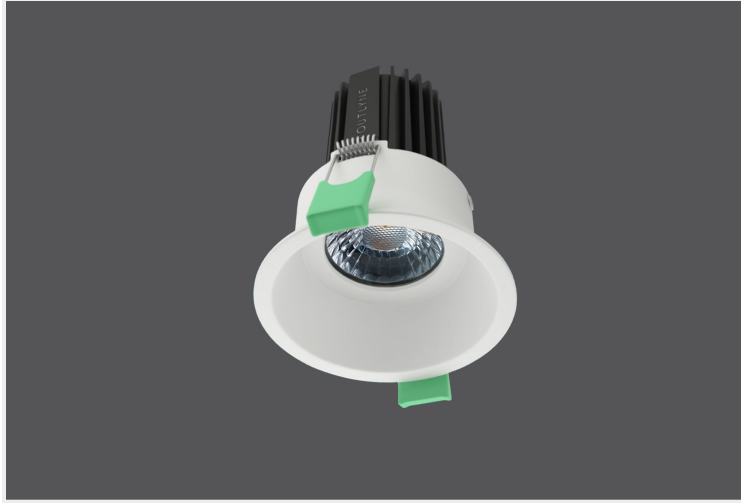

KAST 12 FIXED RECESSED

KAST.12FR.12.BLK..40.60.

Uncategorized

Mounting	Recessed
Wattage	12W
Voltage	240V
Dimensions	(D) Ø85mm x (H) 115.5mm
Cut Out Dimensions	(D) Ø75mm
Finish	Black
CCT	4000K
Beam Angle	60°
Material	Aluminium
IP Rating	IP23
UGR	<19
Luminous Flux	960lm
CRI	>80
Colour Deviation	<2 SDCM
Lifetime	35,000 hours
Warranty	3 years
Driver	Remote

Control Gear

Accessories