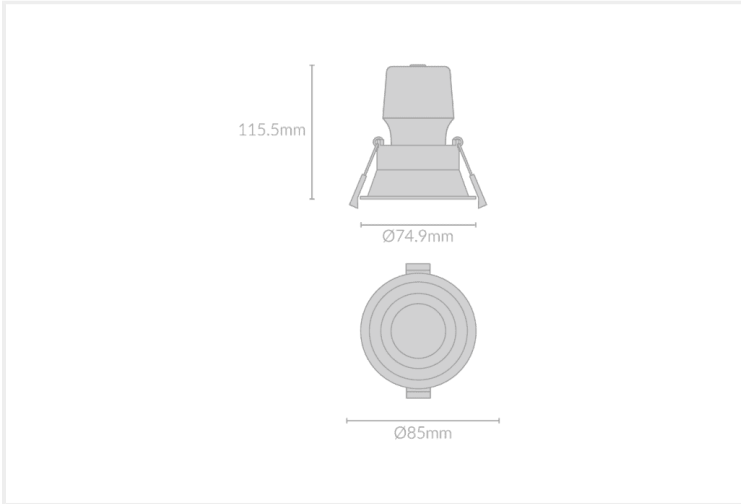

KAST 12 FIXED RECESSED

KAST.12FR.12.BLK..40.60.

Uncategorized

Mounting	Recessed
Wattage	12W
Voltage	240V
Dimensions	(D) Ø85mm x (H) 115.5mm
Cut Out Dimensions	(D) Ø75mm
Finish	Black
CCT	4000K
Beam Angle	60°
Material	Aluminium
IP Rating	IP23
UGR	<19
Luminous Flux	960lm
CRI	>80
Colour Deviation	<2 SDCM
Lifetime	35,000 hours
Warranty	3 years
Driver	Remote