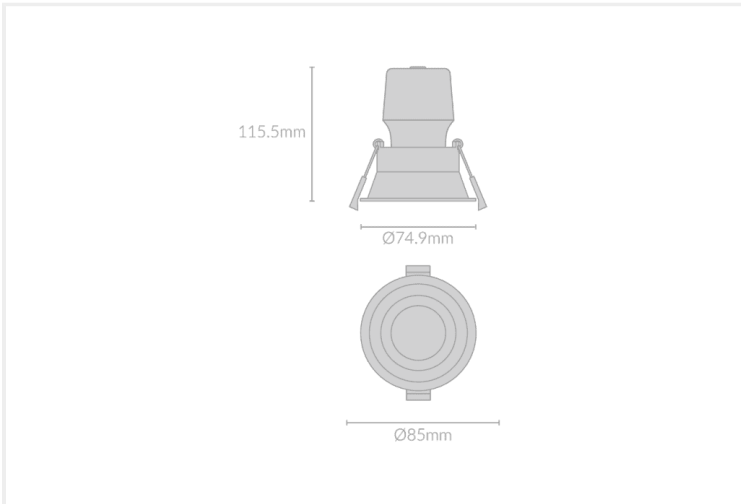

KAST 12 FIXED RECESSED

KAST.FR12.12.WHT..30.60.

Uncategorized

Mounting	Recessed
Wattage	12W
Voltage	240V
Dimensions	(D) Ø85mm x (H) 115.5mm
Cut Out Dimensions	(D) Ø75mm
Finish	White
CCT	3000K
Beam Angle	60°
Material	Aluminium
IP Rating	IP23
UGR	<19
Luminous Flux	960lm
CRI	>92+
Colour Deviation	<2 SDCM
Lifetime	50,000 hours
Warranty	5 years
Driver	Remote