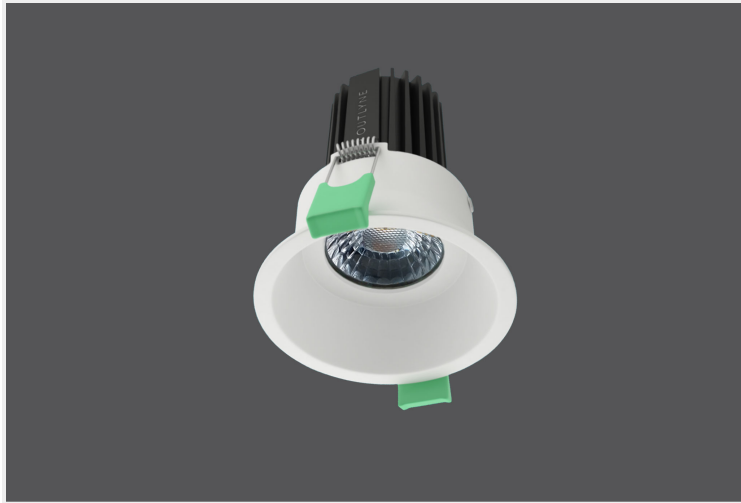

KAST 12 FIXED RECESSED

KAST.FR12.12.WHT..30.60.

Uncategorized

Mounting	Recessed
Wattage	12W
Voltage	240V
Dimensions	(D) Ø85mm x (H) 115.5mm
Cut Out Dimensions	(D) Ø75mm
Finish	White
CCT	3000K
Beam Angle	60°
Material	Aluminium
IP Rating	IP23
UGR	<19
Luminous Flux	960lm
CRI	>92+
Colour Deviation	<2 SDCM
Lifetime	50,000 hours
Warranty	5 years
Driver	Remote

Control Gear

Accessories