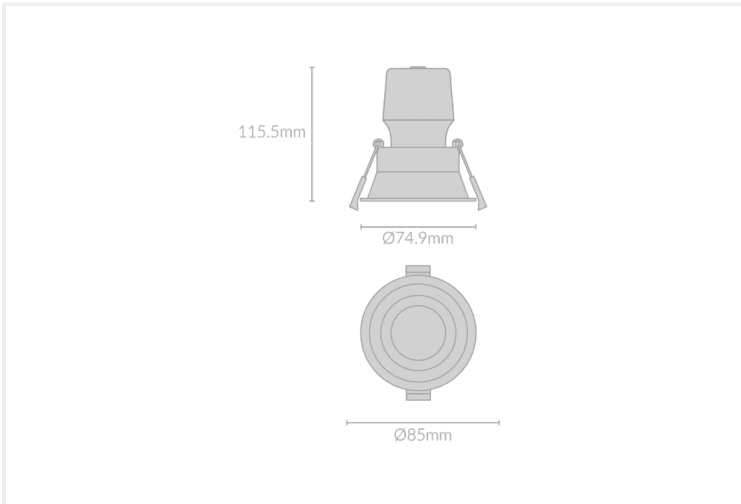

KAST 12 FIXED RECESSED

KAST.FR12.12.WHT..50.60.

Uncategorized

Mounting	Recessed
Wattage	12W
Voltage	240V
Dimensions	(D) Ø85mm x (H) 115.5mm
Cut Out Dimensions	(D) Ø75mm
Finish	White
CCT	5000K
Beam Angle	60°
Material	Aluminium
IP Rating	IP23
UGR	<19
Luminous Flux	960lm
CRI	>92+
Colour Deviation	<2 SDCM
Lifetime	50,000 hours
Warranty	5 years
Driver	Remote