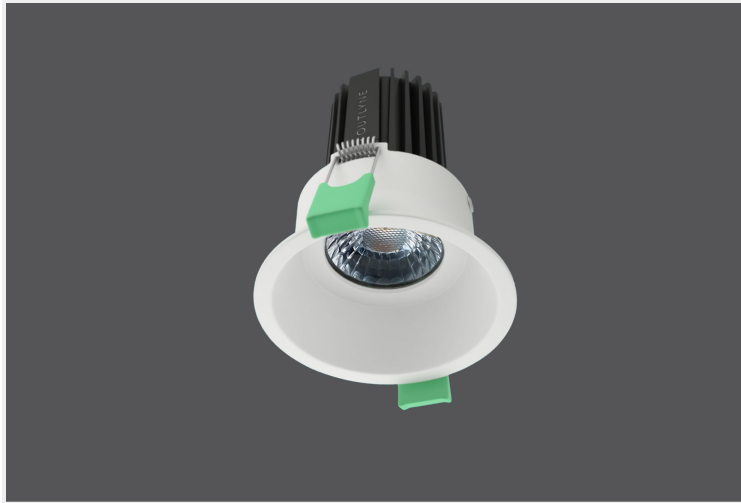

KAST 12 FIXED RECESSED

KAST.FR12.12.WHT..50.60.

Uncategorized

Mounting	Recessed
Wattage	12W
Voltage	240V
Dimensions	(D) Ø85mm x (H) 115.5mm
Cut Out Dimensions	(D) Ø75mm
Finish	White
CCT	5000K
Beam Angle	60°
Material	Aluminium
IP Rating	IP23
UGR	<19
Luminous Flux	960lm
CRI	>92+
Colour Deviation	<2 SDCM
Lifetime	50,000 hours
Warranty	5 years
Driver	Remote

Control Gear

Accessories