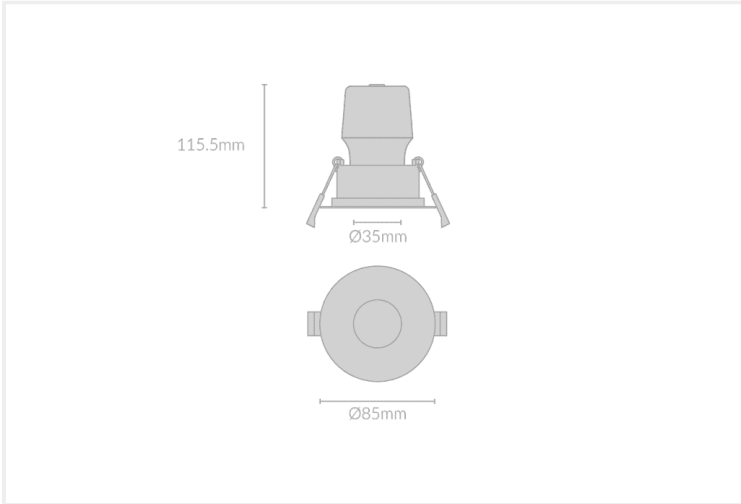

KAST 12 PINHOLE

KAST.12P.12.BLK..30.60.

Uncategorized

Mounting	Recessed
Wattage	12W
Voltage	240V
Dimensions	(D) Ø85mm x (H) 115.5mm
Cut Out Dimensions	(D) Ø90mm
Finish	Black
CCT	3000K
Beam Angle	60°
Material	Aluminium
IP Rating	IP23
UGR	<19
Luminous Flux	960lm
CRI	>80
Colour Deviation	<2 SDCM
Lifetime	35,000 hours
Warranty	3 years
Driver	Remote