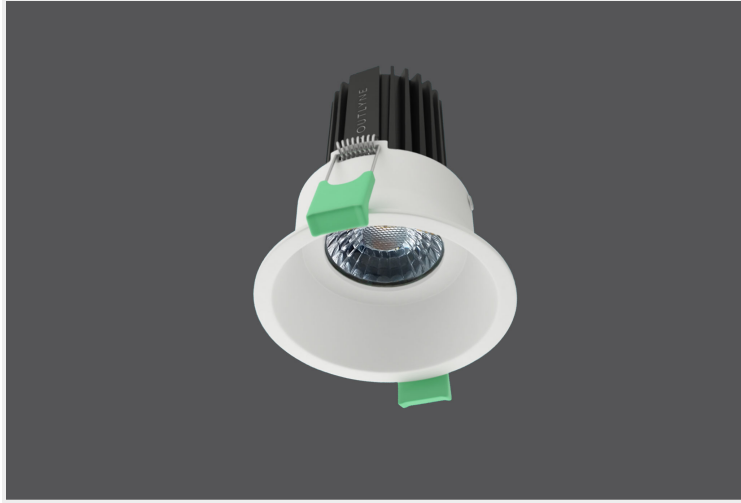

KAST 12 PINHOLE

KAST.12P.12.BLK..30.60.

Uncategorized

Mounting	Recessed
Wattage	12W
Voltage	240V
Dimensions	(D) Ø85mm x (H) 115.5mm
Cut Out Dimensions	(D) Ø90mm
Finish	Black
CCT	3000K
Beam Angle	60°
Material	Aluminium
IP Rating	IP23
UGR	<19
Luminous Flux	960lm
CRI	>80
Colour Deviation	<2 SDCM
Lifetime	35,000 hours
Warranty	3 years
Driver	Remote

Control Gear

Accessories