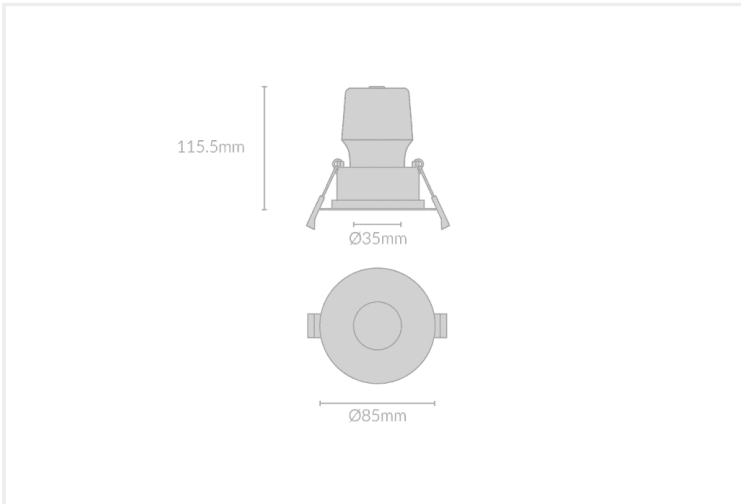

KAST 12 PINHOLE

KAST.12P.12.BLK..40.60.

Uncategorized

Mounting	Recessed
Wattage	12W
Voltage	240V
Dimensions	(D) Ø85mm x (H) 115.5mm
Cut Out Dimensions	(D) Ø90mm
Finish	Black
CCT	4000K
Beam Angle	60°
Material	Aluminium
IP Rating	IP23
UGR	<19
Luminous Flux	960lm
CRI	>80
Colour Deviation	<2 SDCM
Lifetime	35,000 hours
Warranty	3 years
Driver	Remote