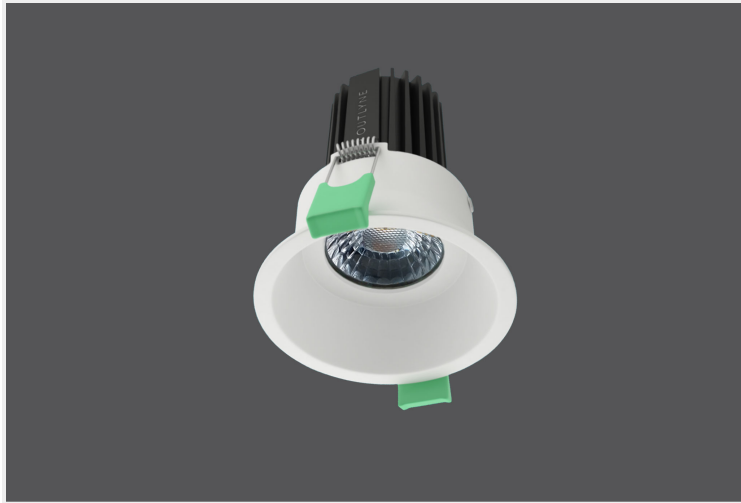

KAST 12 PINHOLE

KAST.12P.12.BLK..40.60.

Uncategorized

Mounting	Recessed
Wattage	12W
Voltage	240V
Dimensions	(D) Ø85mm x (H) 115.5mm
Cut Out Dimensions	(D) Ø90mm
Finish	Black
CCT	4000K
Beam Angle	60°
Material	Aluminium
IP Rating	IP23
UGR	<19
Luminous Flux	960lm
CRI	>80
Colour Deviation	<2 SDCM
Lifetime	35,000 hours
Warranty	3 years
Driver	Remote

Control Gear

Accessories