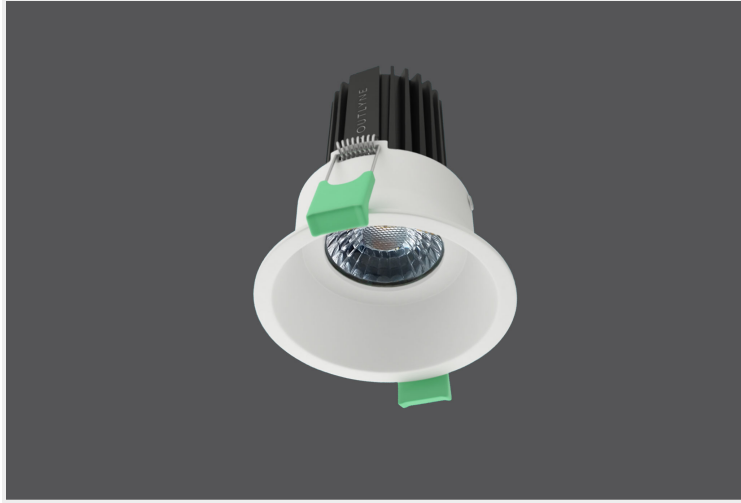

KAST 12 PINHOLE

KAST.12P.12.WHT..30.60.

Uncategorized

Mounting	Recessed
Wattage	12W
Voltage	240V
Dimensions	(D) Ø85mm x (H) 115.5mm
Cut Out Dimensions	(D) Ø90mm
Finish	White
CCT	3000K
Beam Angle	60°
Material	Aluminium
IP Rating	IP23
UGR	<19
Luminous Flux	960lm
CRI	>80
Colour Deviation	<2 SDCM
Lifetime	35,000 hours
Warranty	3 years
Driver	Remote

Control Gear

Accessories