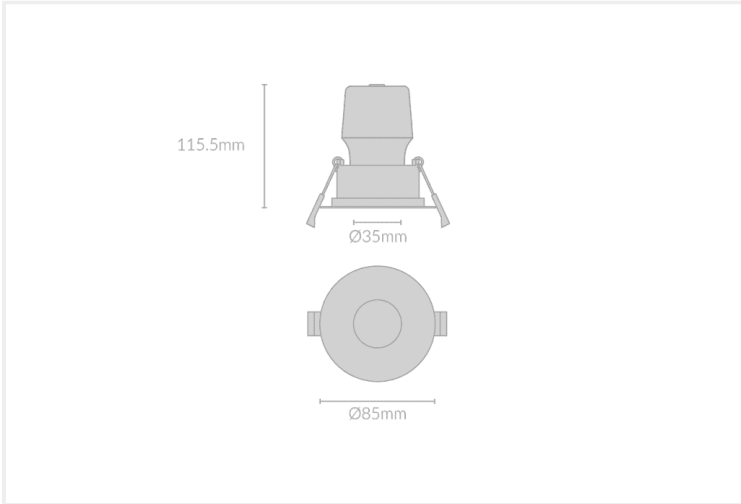

KAST 12 PINHOLE

KAST.12P.12.WHT..30.60.

Uncategorized

Mounting	Recessed
Wattage	12W
Voltage	240V
Dimensions	(D) Ø85mm x (H) 115.5mm
Cut Out Dimensions	(D) Ø90mm
Finish	White
CCT	3000K
Beam Angle	60°
Material	Aluminium
IP Rating	IP23
UGR	<19
Luminous Flux	960lm
CRI	>80
Colour Deviation	<2 SDCM
Lifetime	35,000 hours
Warranty	3 years
Driver	Remote