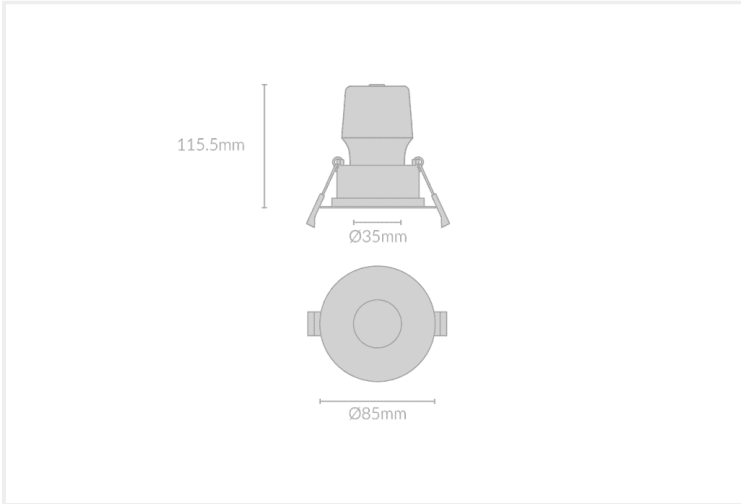

KAST 12 PINHOLE

KAST.12P.12.WHT..40.60.

Uncategorized

Mounting	Recessed
Wattage	12W
Voltage	240V
Dimensions	(D) Ø85mm x (H) 115.5mm
Cut Out Dimensions	(D) Ø90mm
Finish	White
CCT	4000K
Beam Angle	60°
Material	Aluminium
IP Rating	IP23
UGR	<19
Luminous Flux	960lm
CRI	>80
Colour Deviation	<2 SDCM
Lifetime	35,000 hours
Warranty	3 years
Driver	Remote