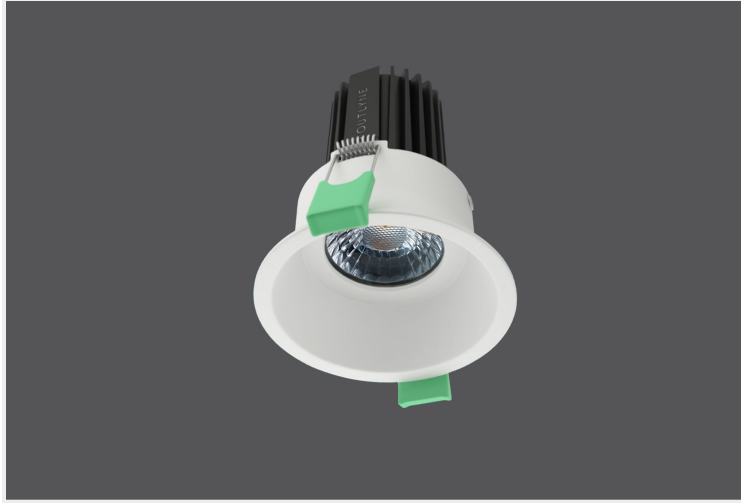

KAST 12 PINHOLE

KAST.12P.12.WHT..40.60.

Uncategorized

Mounting	Recessed
Wattage	12W
Voltage	240V
Dimensions	(D) Ø85mm x (H) 115.5mm
Cut Out Dimensions	(D) Ø90mm
Finish	White
CCT	4000K
Beam Angle	60°
Material	Aluminium
IP Rating	IP23
UGR	<19
Luminous Flux	960lm
CRI	>80
Colour Deviation	<2 SDCM
Lifetime	35,000 hours
Warranty	3 years
Driver	Remote

Control Gear

Accessories