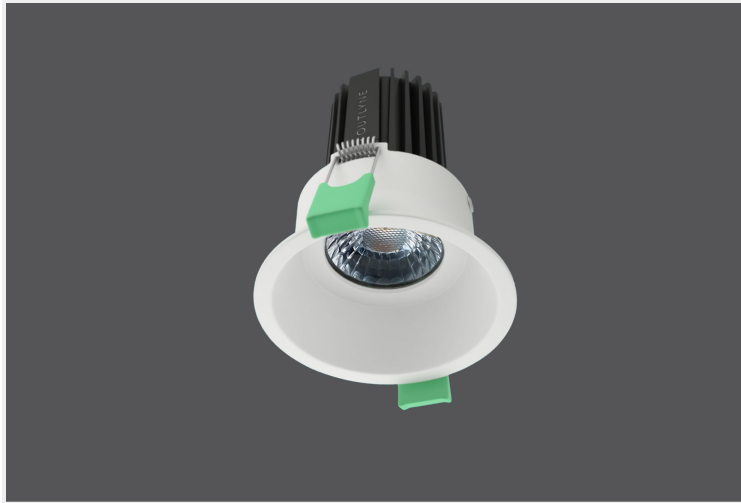

KAST 12 PINHOLE

KAST.12P.12.WHT..50.60.

Uncategorized

Mounting	Recessed
Wattage	12W
Voltage	240V
Dimensions	(D) Ø85mm x (H) 115.5mm
Cut Out Dimensions	(D) Ø90mm
Finish	White
CCT	5000K
Beam Angle	60°
Material	Aluminium
IP Rating	IP23
UGR	<19
Luminous Flux	960lm
CRI	>80
Colour Deviation	<2 SDCM
Lifetime	35,000 hours
Warranty	3 years
Driver	Remote

Control Gear

Accessories