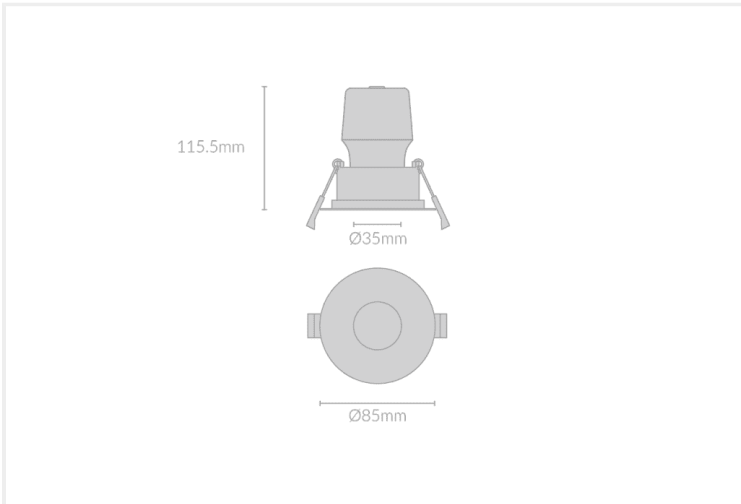

KAST 12 PINHOLE

KAST.12P.12.WHT..50.60.

Uncategorized

Mounting	Recessed
Wattage	12W
Voltage	240V
Dimensions	(D) Ø85mm x (H) 115.5mm
Cut Out Dimensions	(D) Ø90mm
Finish	White
CCT	5000K
Beam Angle	60°
Material	Aluminium
IP Rating	IP23
UGR	<19
Luminous Flux	960lm
CRI	>80
Colour Deviation	<2 SDCM
Lifetime	35,000 hours
Warranty	3 years
Driver	Remote