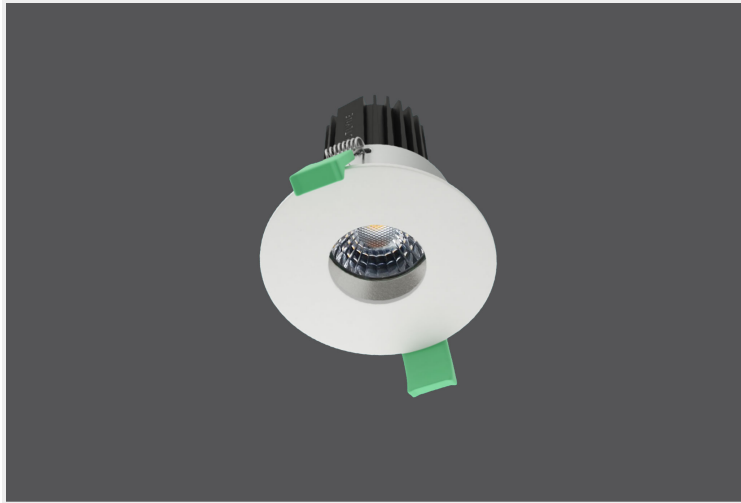

KAST 12 PINHOLE

KAST.P12.12.WHT..30.60.

Uncategorized

Mounting	Recessed
Wattage	12W
Voltage	240V
Dimensions	(D) Ø105mm x (H) 115.5mm
Cut Out Dimensions	(D) Ø95mm
Finish	White
CCT	3000K
Beam Angle	60°
Material	Aluminium
IP Rating	IP23
UGR	<19
Luminous Flux	960lm
CRI	>92+
Colour Deviation	<2 SDCM
Lifetime	50,000 hours
Warranty	5 years
Driver	Remote

Control Gear

Accessories