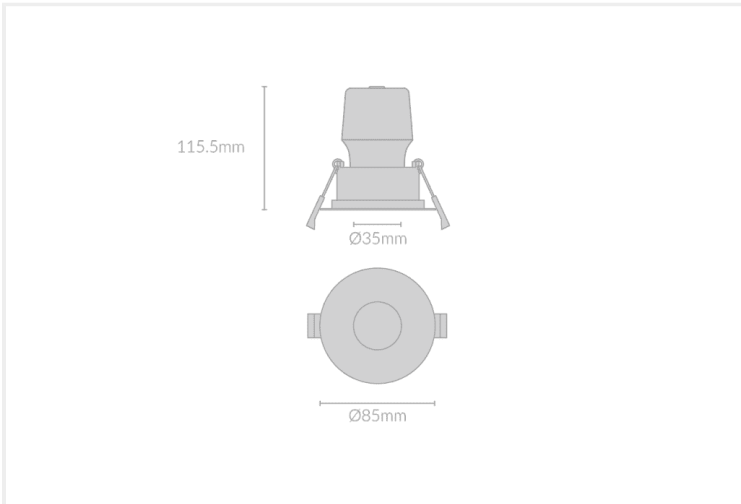

KAST 12 PINHOLE

KAST.P12.12.WHT..30.60.

Uncategorized

Mounting	Recessed
Wattage	12W
Voltage	240V
Dimensions	(D) Ø105mm x (H) 115.5mm
Cut Out Dimensions	(D) Ø95mm
Finish	White
CCT	3000K
Beam Angle	60°
Material	Aluminium
IP Rating	IP23
UGR	<19
Luminous Flux	960lm
CRI	>92+
Colour Deviation	<2 SDCM
Lifetime	50,000 hours
Warranty	5 years
Driver	Remote