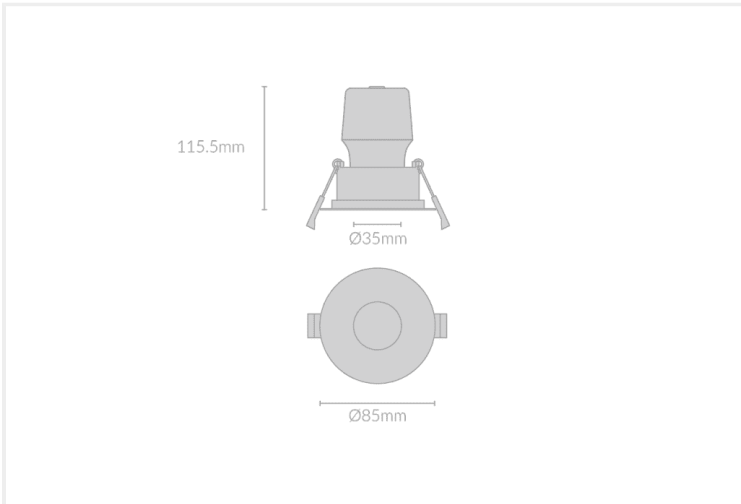

KAST 12 PINHOLE

KAST.P12.12.WHT..50.60.

Uncategorized

Mounting	Recessed
Wattage	12W
Voltage	240V
Dimensions	(D) Ø105mm x (H) 115.5mm
Cut Out Dimensions	(D) Ø95mm
Finish	White
CCT	5000K
Beam Angle	60°
Material	Aluminium
IP Rating	IP23
UGR	<19
Luminous Flux	960lm
CRI	>92+
Colour Deviation	<2 SDCM
Lifetime	50,000 hours
Warranty	5 years
Driver	Remote