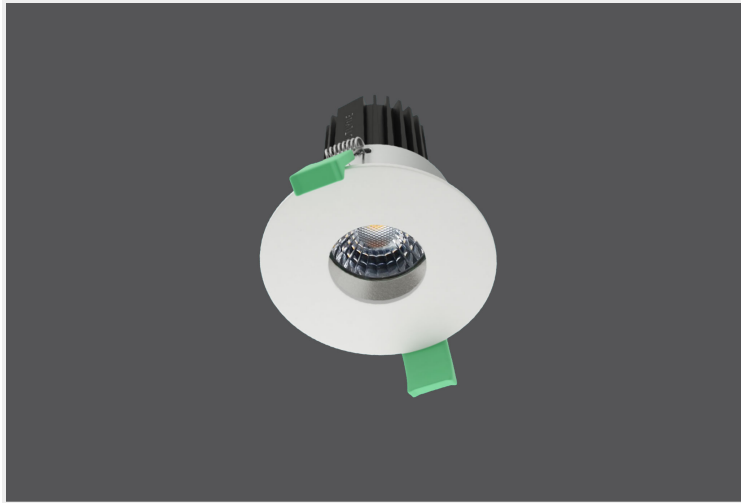

KAST 12 PINHOLE

KAST.P12.12.WHT..50.60.

Uncategorized

Mounting	Recessed
Wattage	12W
Voltage	240V
Dimensions	(D) Ø105mm x (H) 115.5mm
Cut Out Dimensions	(D) Ø95mm
Finish	White
CCT	5000K
Beam Angle	60°
Material	Aluminium
IP Rating	IP23
UGR	<19
Luminous Flux	960lm
CRI	>92+
Colour Deviation	<2 SDCM
Lifetime	50,000 hours
Warranty	5 years
Driver	Remote

Control Gear

Accessories