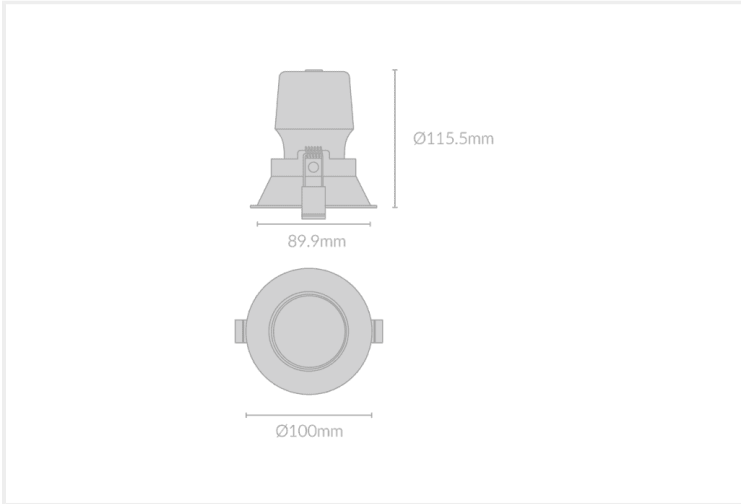

KAST 12 RECESSED

KAST.12R.12.BLK..30.60.

Uncategorized

Mounting	Recessed
Wattage	12W
Voltage	240V
Dimensions	(D) Ø100mm x (H) 115.5mm
Cut Out Dimensions	Ø95mm
Finish	Black
CCT	3000K
Beam Angle	60°
Material	Aluminium
IP Rating	IP23
UGR	<19
Luminous Flux	960lm
CRI	>80
Colour Deviation	<2 SDCM
Lifetime	35,000 hours
Warranty	3 years
Driver	Remote