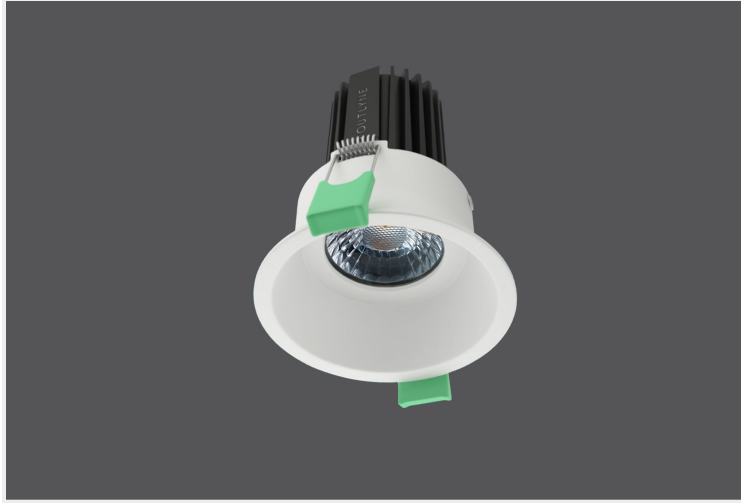

KAST 12 RECESSED

KAST.12R.12.BLK..30.60.

Uncategorized

Mounting	Recessed
Wattage	12W
Voltage	240V
Dimensions	(D) Ø100mm x (H) 115.5mm
Cut Out Dimensions	Ø95mm
Finish	Black
CCT	3000K
Beam Angle	60°
Material	Aluminium
IP Rating	IP23
UGR	<19
Luminous Flux	960lm
CRI	>80
Colour Deviation	<2 SDCM
Lifetime	35,000 hours
Warranty	3 years
Driver	Remote

Control Gear

Accessories