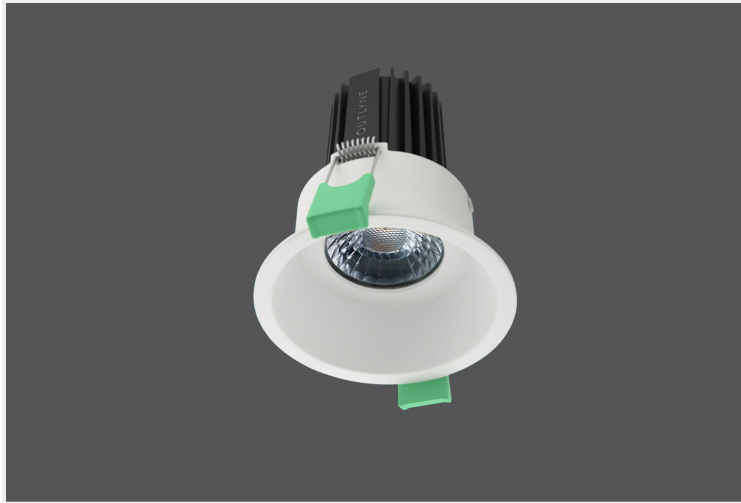

KAST 12 RECESSED

KAST.12R.12.BLK..40.60.

Uncategorized

Mounting	Recessed
Wattage	12W
Voltage	240V
Dimensions	(D) Ø100mm x (H) 115.5mm
Cut Out Dimensions	Ø95mm
Finish	Black
CCT	4000K
Beam Angle	60°
Material	Aluminium
IP Rating	IP23
UGR	<19
Luminous Flux	960lm
CRI	>80
Colour Deviation	<2 SDCM
Lifetime	35,000 hours
Warranty	3 years
Driver	Remote

Control Gear

Accessories