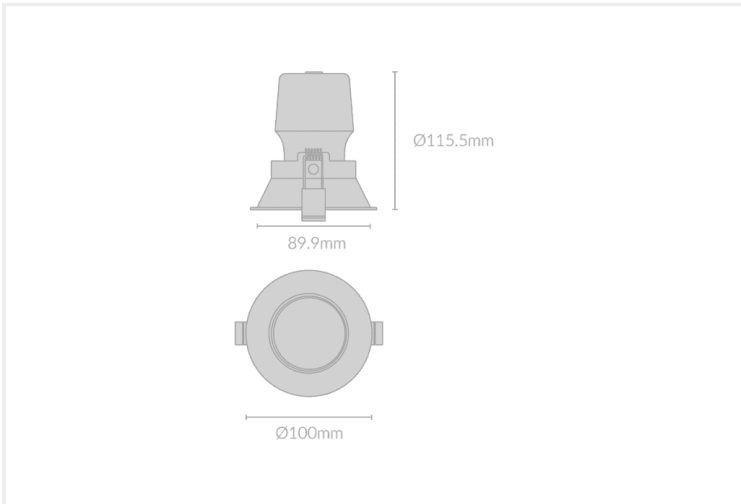

KAST 12 RECESSED

KAST.12R.12.BLK..40.60.

Uncategorized

Mounting	Recessed
Wattage	12W
Voltage	240V
Dimensions	(D) Ø100mm x (H) 115.5mm
Cut Out Dimensions	Ø95mm
Finish	Black
CCT	4000K
Beam Angle	60°
Material	Aluminium
IP Rating	IP23
UGR	<19
Luminous Flux	960lm
CRI	>80
Colour Deviation	<2 SDCM
Lifetime	35,000 hours
Warranty	3 years
Driver	Remote