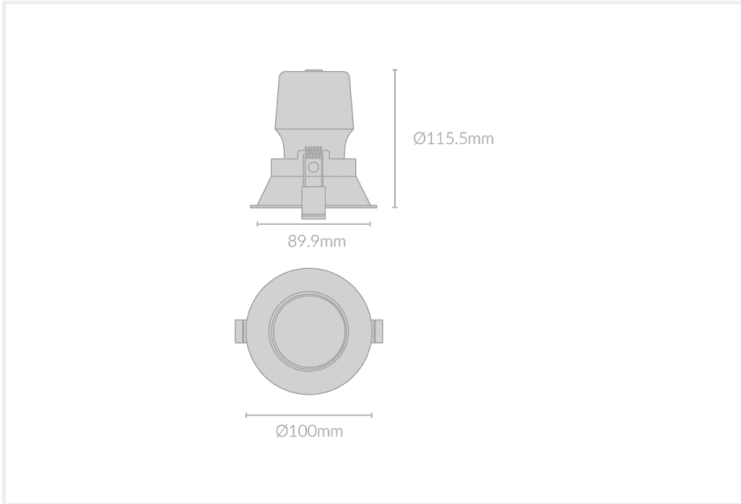

KAST 12 RECESSED

KAST.12R.12.BLK..50.60.

Uncategorized

Mounting	Recessed
Wattage	12W
Voltage	240V
Dimensions	
Cut Out Dimensions	
Finish	Black
CCT	5000K
Beam Angle	60°
Material	Aluminium
IP Rating	IP23
UGR	<19
Luminous Flux	960lm
CRI	>80
Colour Deviation	<2 SDCM
Lifetime	35,000 hours
Warranty	3 years
Driver	Remote