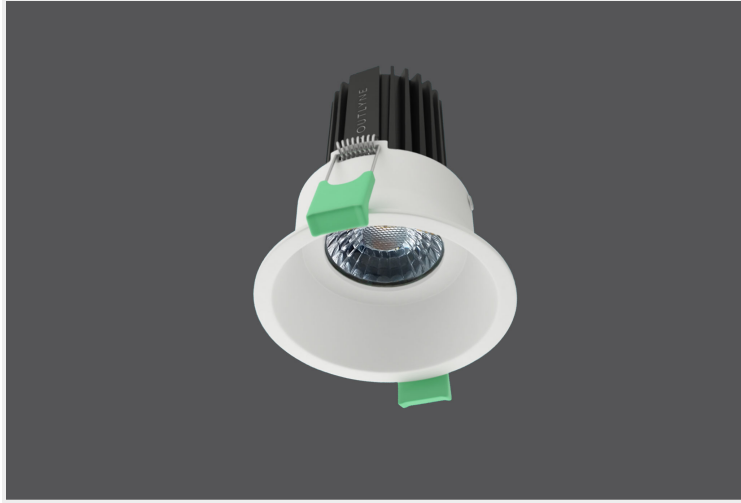

KAST 12 RECESSED

KAST.12R.12.BLK..50.60.

Uncategorized

Mounting	Recessed
Wattage	12W
Voltage	240V
Dimensions	
Cut Out Dimensions	
Finish	Black
CCT	5000K
Beam Angle	60°
Material	Aluminium
IP Rating	IP23
UGR	<19
Luminous Flux	960lm
CRI	>80
Colour Deviation	<2 SDCM
Lifetime	35,000 hours
Warranty	3 years
Driver	Remote

Control Gear

Accessories