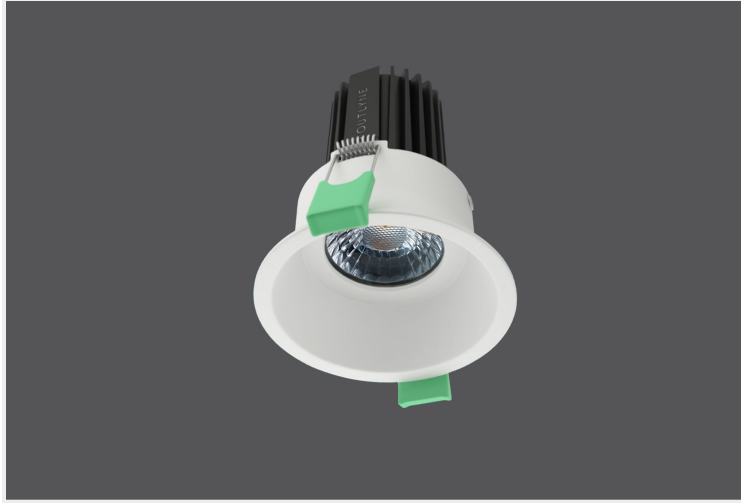

KAST 12 RECESSED

KAST.12R.12.WHT..30.60.

Uncategorized

Mounting	Recessed
Wattage	12W
Voltage	240V
Dimensions	(D) Ø100mm x (H) 115.5mm
Cut Out Dimensions	Ø95mm
Finish	White
CCT	3000K
Beam Angle	60°
Material	Aluminium
IP Rating	IP23
UGR	<19
Luminous Flux	960lm
CRI	>80
Colour Deviation	<2 SDCM
Lifetime	35,000 hours
Warranty	3 years
Driver	Remote

Control Gear

Accessories