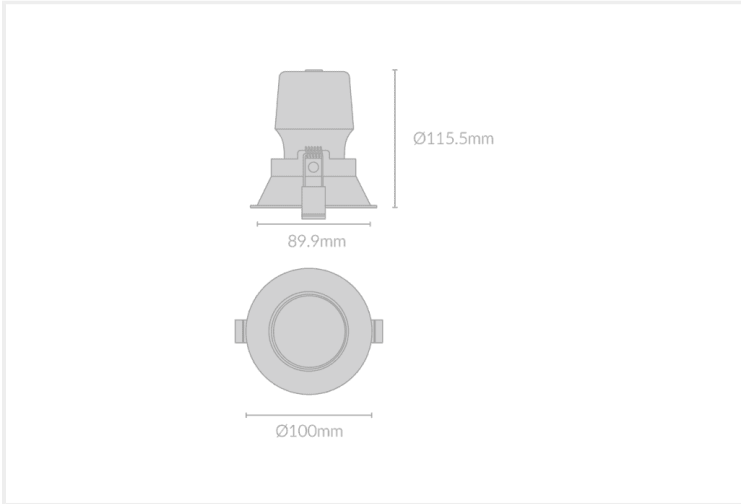

KAST 12 RECESSED

KAST.12R.12.WHT..30.60.

Uncategorized

Mounting	Recessed
Wattage	12W
Voltage	240V
Dimensions	(D) Ø100mm x (H) 115.5mm
Cut Out Dimensions	Ø95mm
Finish	White
CCT	3000K
Beam Angle	60°
Material	Aluminium
IP Rating	IP23
UGR	<19
Luminous Flux	960lm
CRI	>80
Colour Deviation	<2 SDCM
Lifetime	35,000 hours
Warranty	3 years
Driver	Remote