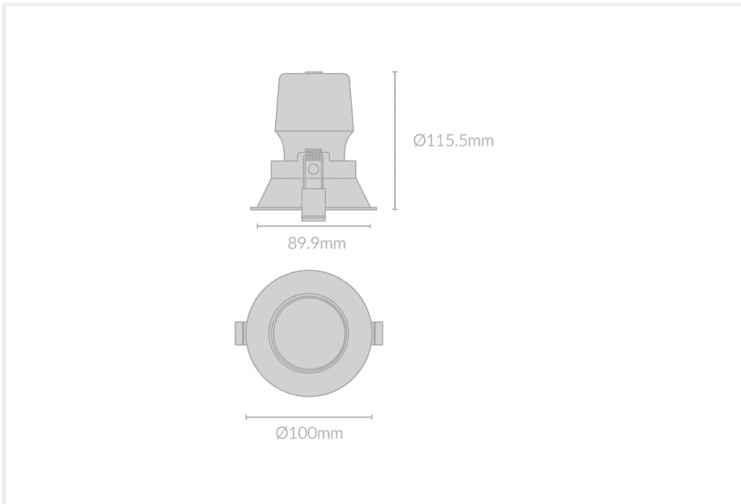

KAST 12 RECESSED

KAST.R12.12.WHT..30.60.

Uncategorized

Mounting	Recessed
Wattage	12W
Voltage	240V
Dimensions	(D) Ø100mm x (H) 115.5mm
Cut Out Dimensions	(D) Ø95mm
Finish	White
CCT	3000K
Beam Angle	60°
Material	Aluminium
IP Rating	IP23
UGR	<19
Luminous Flux	960lm
CRI	>92+
Colour Deviation	<2 SDCM
Lifetime	50,000 hours
Warranty	5 years
Driver	Remote