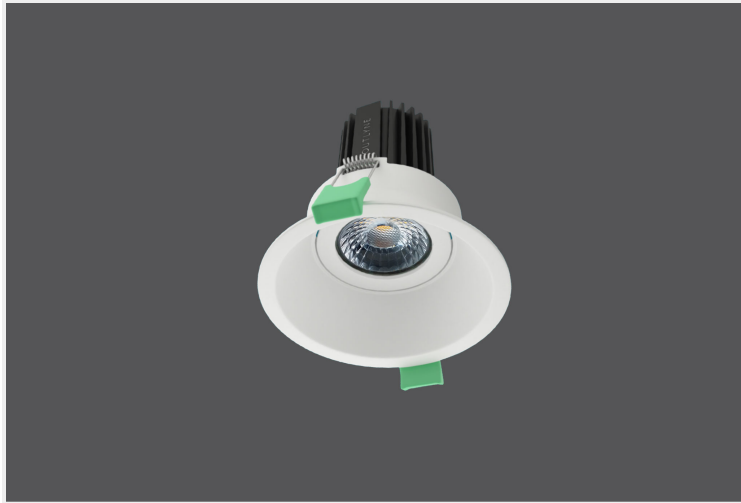

KAST 12 RECESSED

KAST.R12.12.WHT..30.60.

Uncategorized

Mounting	Recessed
Wattage	12W
Voltage	240V
Dimensions	(D) Ø100mm x (H) 115.5mm
Cut Out Dimensions	(D) Ø95mm
Finish	White
CCT	3000K
Beam Angle	60°
Material	Aluminium
IP Rating	IP23
UGR	<19
Luminous Flux	960lm
CRI	>92+
Colour Deviation	<2 SDCM
Lifetime	50,000 hours
Warranty	5 years
Driver	Remote

Control Gear

Accessories