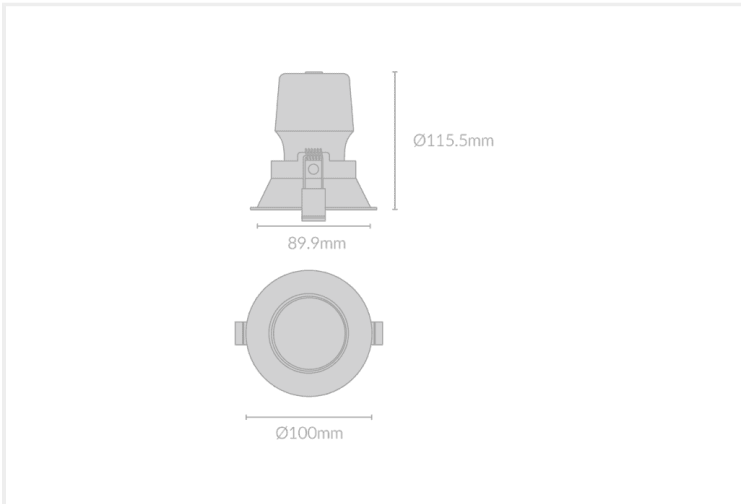

KAST 12 RECESSED

KAST.R12.12.WHT..40.60.

Uncategorized

Mounting	Recessed
Wattage	12W
Voltage	240V
Dimensions	(D) Ø100mm x (H) 115.5mm
Cut Out Dimensions	(D) Ø95mm
Finish	White
CCT	4000K
Beam Angle	60°
Material	Aluminium
IP Rating	IP23
UGR	<19
Luminous Flux	960lm
CRI	>92+
Colour Deviation	<2 SDCM
Lifetime	50,000 hours
Warranty	5 years
Driver	Remote