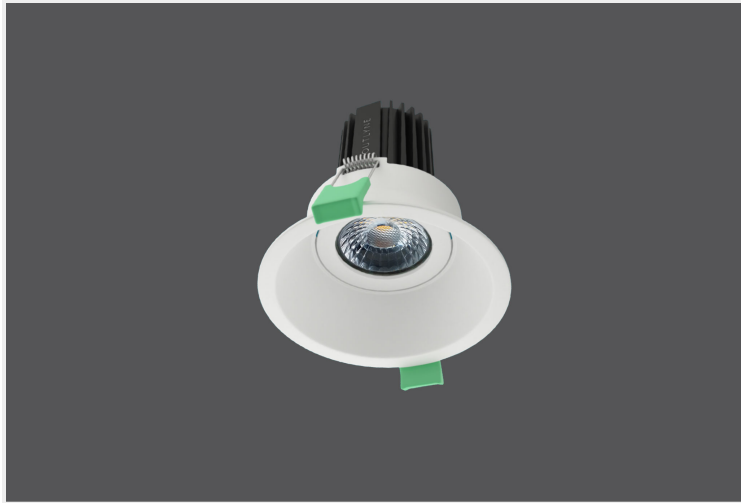

KAST 12 RECESSED

KAST.R12.12.WHT..40.60.

Uncategorized

Mounting	Recessed
Wattage	12W
Voltage	240V
Dimensions	(D) Ø100mm x (H) 115.5mm
Cut Out Dimensions	(D) Ø95mm
Finish	White
CCT	4000K
Beam Angle	60°
Material	Aluminium
IP Rating	IP23
UGR	<19
Luminous Flux	960lm
CRI	>92+
Colour Deviation	<2 SDCM
Lifetime	50,000 hours
Warranty	5 years
Driver	Remote

Control Gear

Accessories