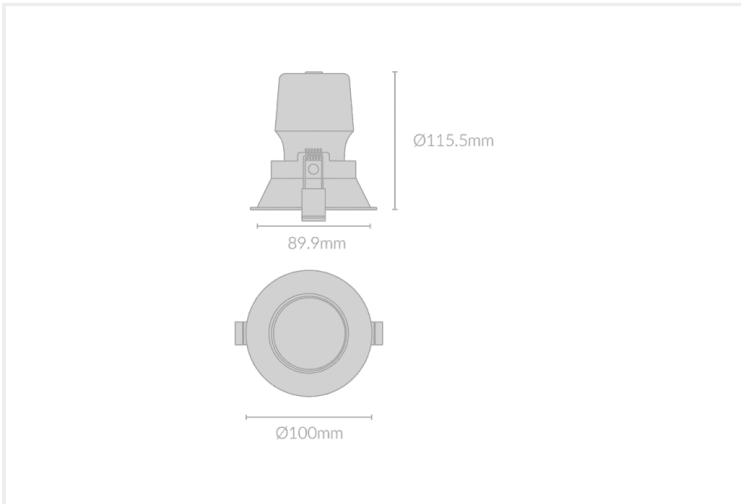

KAST 12 RECESSED

KAST.R12.12.WHT..50.60.

Uncategorized

Mounting	Recessed
Wattage	12W
Voltage	240V
Dimensions	(D) Ø100mm x (H) 115.5mm
Cut Out Dimensions	(D) Ø95mm
Finish	White
CCT	5000K
Beam Angle	60°
Material	Aluminium
IP Rating	IP23
UGR	<19
Luminous Flux	960lm
CRI	>92+
Colour Deviation	<2 SDCM
Lifetime	50,000 hours
Warranty	5 years
Driver	Remote